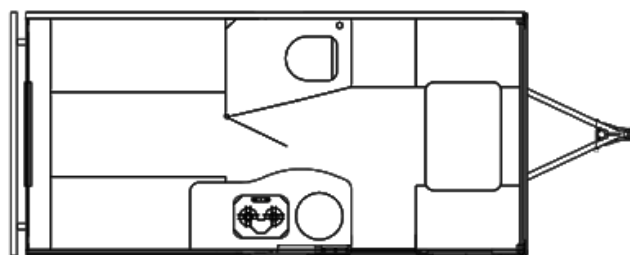

2018 SAFARI CONDO ALTO F1743

SPECIFICATIONS

Year	2018
Manufacturer	SAFARI CONDO
Brand	ALTO
Model	F1743
Type	Travel Trailer
Status	PreOwned
Stock #	7278A
Financing Available	✓
Warranty Available	✓
Suspension	N/A
Leveling	N/A
Exterior Length	17.0 ft.
Dry Weight	N/A lbs.
Sleeping Capacity	3 person(s)
Interior Colour	NATURAL BEIGE/ DANISH MAPLE/ CONCRETE
Exterior Colour	SILVER
Slideouts	N/A