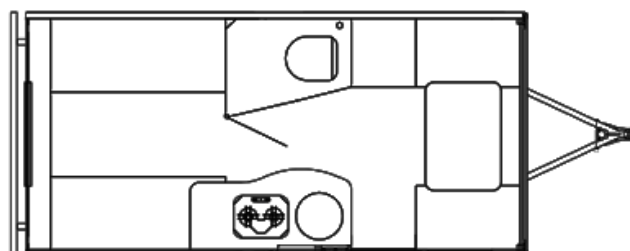

2018 SAFARI CONDO ALTO F1743

\$45,900.00

\$264 Bi-Weekly

SPECIFICATIONS

Year	2018
Manufacturer	SAFARI CONDO
Brand	ALTO
Model	F1743
Type	Travel Trailer
Status	PreOwned
Stock #	7278A
Financing Available	✓
Warranty Available	✓
Suspension	N/A
Leveling	N/A
Exterior Length	17.0 ft.
Dry Weight	N/A lbs.
Sleeping Capacity	4 person(s)
Interior Colour	NATURAL BEIGE/ DANISH MAPLE/ CONCRETE
Exterior Colour	SILVER
Slideouts	N/A