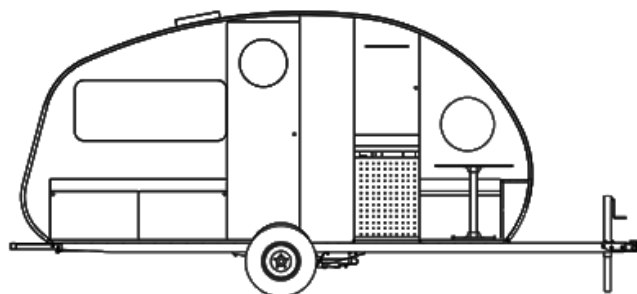

2018 SAFARI CONDO ALTO F1743

SPECIFICATIONS

Year	2018
Manufacturer	SAFARI CONDO
Brand	ALTO
Model	F1743
Type	Travel Trailer
Status	PreOwned
Stock #	7278A
Financing Available	✓
Warranty Available	✓
Suspension	N/A
Leveling	N/A
Exterior Length	17.0 ft.
Dry Weight	N/A lbs.
Sleeping Capacity	3 person(s)
Interior Colour	NATURAL BEIGE/ DANISH MAPLE/ CONCRETE
Exterior Colour	SILVER
Slideouts	N/A

Disclaimer: Product information, pricing and photos are as accurate as possible and are subject to change without notice.

SELLING FEATURES

- Canadian Built
- Strong Yet Light Weight Construction Throughout
- Aluminum Frame
- Composite Walls, Floor & Ceiling
- Dark Tint Lexan Windows
- Silver Exterior Finish
- Optional TV Antenna & Floor Air Conditioner Unit
- Danish Maple & Natural Beige Interior Décor
- Truma Hot Water & Furnace...