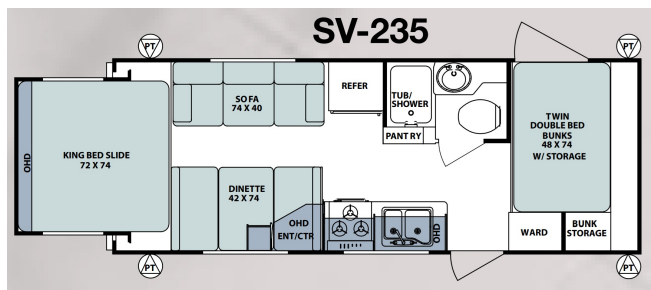

**\$5,000.00**

**2011 FOREST RIVER SURVEYOR SV235 - Handy Person Special**

**SPECIFICATIONS**

Year	2011
Manufacturer	FOREST RIVER
Brand	SURVEYOR
Model	SV235 - Handy Person Special
Type	Travel Trailer
Status	PreOwned
Stock #	7684B
Financing Available	✘
Warranty Available	✘
Suspension	N/A
Leveling	N/A
Exterior Length	25.0 ft.
Dry Weight	N/A lbs.
Sleeping Capacity	10 person(s)
Interior Colour	N/A
Exterior Colour	N/A
Slideouts	1