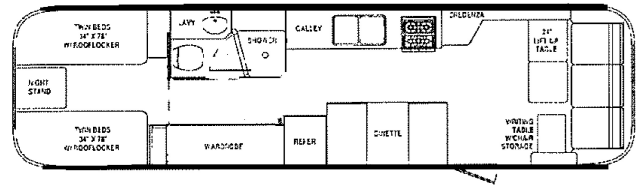

1997 AIRSTREAM AIRSTREAM CLASSIC EXCELLA 34RB TWIN

SPECIFICATIONS

Year	1997
Manufacturer	AIRSTREAM
Brand	AIRSTREAM
Model	CLASSIC EXCELLA 34RB TWIN
Type	Travel Trailer
Status	PreOwned
Stock #	C7759
Financing Available	✘
Warranty Available	✘
Suspension	N/A
Leveling	N/A
Exterior Length	34.0 ft.
Dry Weight	N/A lbs.
Sleeping Capacity	6 person(s)
Interior Colour	N/A
Exterior Colour	ALUMINUM
Slideouts	N/A