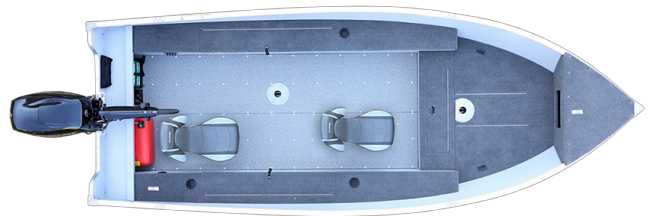

SPECIFICATIONS

Year	2025
Manufacturer	LUND
Brand	FURY
Model	1600 TILLER
Type	Fishing Boat
Status	New
Stock #	PC2060
Financing Available	✘
Warranty Available	✘
Suspension	N/A
Leveling	N/A
Exterior Length	16.2 ft.
Dry Weight	N/A lbs.
Sleeping Capacity	N/A person(s)
Interior Colour	N/A
Exterior Colour	N/A
Slideouts	N/A

Disclaimer: Product information, pricing and photos are as accurate as possible and are subject to change without notice.

SELLING FEATURES

2025 Lund 1600 Fury Tiller Heritage Edition - PC2060 - Red

The Fury combines power, fishability, and affordability, all with the Lund name and experience you'd expect. With dual sidestepped rod storage, aerated livewell, and large bow casting deck, the Fury is one ferocious boat. Enjoy this li...