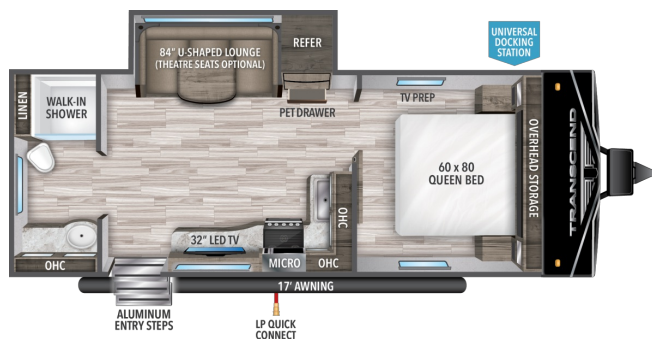

2023 GRAND DESIGN TRANSCEND XPLOR 221RB

SPECIFICATIONS

Year	2023
Manufacturer	GRAND DESIGN
Brand	TRANSCEND XPLOR
Model	221RB
Type	Travel Trailer
Status	PreOwned
Stock #	7679A
Financing Available	✓
Warranty Available	✓
Suspension	N/A
Leveling	N/A
Exterior Length	26.0 ft.
Dry Weight	N/A lbs.
Sleeping Capacity	4 person(s)
Interior Colour	N/A
Exterior Colour	N/A
Slideouts	1