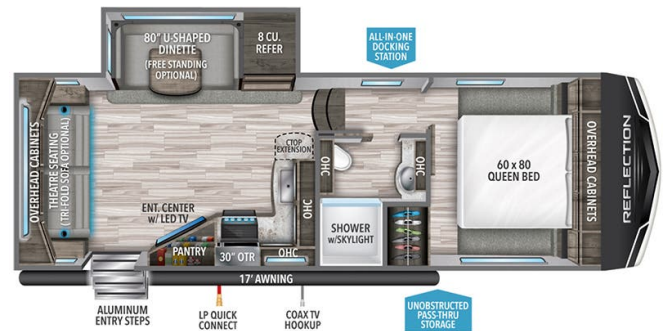

2020 GRAND DESIGN REFLECTION 150 SERIES 230RL

$44,900.00

$240 Bi-Weekly

SPECIFICATIONS

Year	2020
Manufacturer	GRAND DESIGN
Brand	REFLECTION 150 SERIES
Model	230RL
Type	Fifth Wheel
Status	PreOwned
Stock #	7745A
Financing Available	✓
Warranty Available	✓
Suspension	N/A
Leveling	N/A
Exterior Length	28.0 ft.
Dry Weight	N/A lbs.
Sleeping Capacity	4 person(s)
Interior Colour	N/A
Exterior Colour	N/A
Slideouts	1

Disclaimer: Product information, pricing and photos are as accurate as possible and are subject to change without notice.

Powered by focusRV