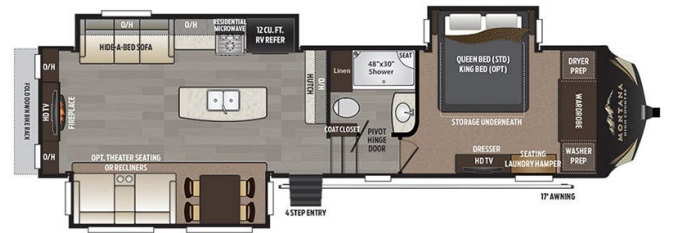

SPECIFICATIONS

Year	2018
Manufacturer	KEYSTONE RV
Brand	Montana
Model	310RE
Type	Fifth Wheel
Status	PreOwned
Stock #	310
Financing Available	✓
Warranty Available	✓
Suspension	N/A
Leveling	N/A
Exterior Length	34.0 ft.
Dry Weight	10450 lbs.
Sleeping Capacity	N/A person(s)
Interior Colour	N/A
Exterior Colour	N/A
Slideouts	3

Disclaimer: Product information, pricing and photos are as accurate as possible and are subject to change without notice.

SELLING FEATURES

2018 Montana 310RE - Luxury, Comfort, and Ease on the Road!

This 2018 Montana 310RE offers a stunning combination of elegance and practicality, perfect for those who want to travel in style without compromising on comfort. Designed for both weekend escapes and full-time RV living, this fifth w...