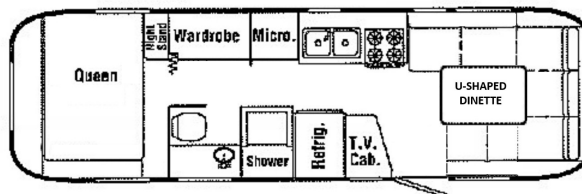

\$34,900.00

1990 AIRSTREAM AIRSTREAM EXCELLA 29RBQ

SPECIFICATIONS

Year	1990
Manufacturer	AIRSTREAM
Brand	AIRSTREAM
Model	EXCELLA 29RBQ
Type	Travel Trailer
Status	PreOwned
Stock #	7467B
Financing Available	✘
Warranty Available	✘
Suspension	N/A
Leveling	N/A
Exterior Length	29.0 ft.
Dry Weight	N/A lbs.
Sleeping Capacity	4 person(s)
Interior Colour	CUSTOM
Exterior Colour	ALUMINUM
Slideouts	N/A