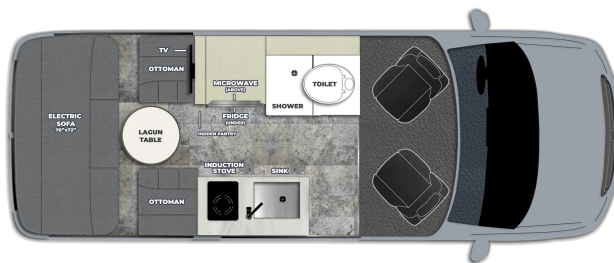

2025 PLEASURE-WAY PLEASURE-WAY ASCENT TS

SPECIFICATIONS

Year	2025
Manufacturer	PLEASURE-WAY
Brand	PLEASURE-WAY
Model	ASCENT TS
Type	Motorhome
Class	B
Fuel Type	Diesel
Status	New
Stock #	7744
Financing Available	✓
Warranty Available	✓
Odometer	0 kms.
VIN	N/A
Chassis	MERCEDES-BENZ SPRINTER 2500
Engine	N/A
Transmission	N/A
Suspension	N/A
Leveling	N/A
Exterior Length	19.0 ft.
Dry Weight	N/A lbs.
Sleeping Capacity	2 person(s)
Interior Colour	CHAMPAGNE/ CASHMERE/ WHITE ONYX
Exterior Colour	GREY WHITE
Slideouts	N/A

Disclaimer: Product information, pricing and photos are as accurate as possible and are subject to change without notice.

SELLING FEATURES

Entertainment

- 24" Smart LED TV w/ swing out mount
- Bose® soundbar w/ Bluetooth®
- Winegard® Rayzar® Automatic HDTV antenna
- USB-A & USB-C charging ports

Interior

- Blackout roller shades with magnetic catch
- Closet with hanging rod
- Folding privacy/sun shades for windshield & cab d...

OPTIONS & EQUIPMENT

Grey White Exterior Paint
 Cashmere Ultraleather
 White Onyx Corian Countertop Finish
 Champagne Radius Cabinet Finish
 Painted Exterior Moldings
 Side Door Roll-Up Screen
 Rear Door Roll-Up Screen
 100 Watt Solar Package