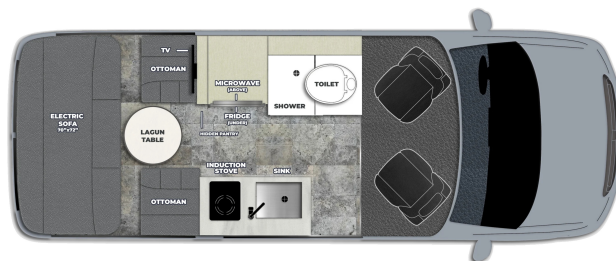

## 2025 PLEASURE-WAY PLEASURE-WAY ASCENT TS

### SPECIFICATIONS

Year	2025
Manufacturer	PLEASURE-WAY
Brand	PLEASURE-WAY
Model	ASCENT TS
Type	Motorhome
Class	B
Fuel Type	Diesel
Status	New
Stock #	7744
Financing Available	✓
Warranty Available	✓
Odometer	0 kms.
VIN	219338/697944
Chassis	MERCEDES-BENZ SPRINTER 2500
Engine	N/A
Transmission	N/A
Suspension	N/A
Leveling	N/A
Exterior Length	19.0 ft.
Dry Weight	N/A lbs.
Sleeping Capacity	2 person(s)
Interior Colour	CHAMPAGNE/ CASHMERE/ WHITE ONYX
Exterior Colour	GREY WHITE
Slideouts	N/A