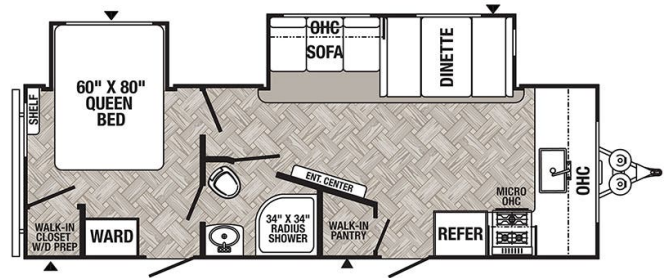

### SPECIFICATIONS

Year	2022
Manufacturer	PALOMINO
Brand	PUMA
Model	26FKDS
Type	Travel Trailer
Status	PreOwned
Stock #	014555
Financing Available	✓
Warranty Available	✓
Suspension	N/A
Leveling	N/A
Exterior Length	28.0 ft.
Dry Weight	6822 lbs.
Sleeping Capacity	4 person(s)
Interior Colour	N/A
Exterior Colour	Aluminum
Slideouts	2

### SELLING FEATURES

Preowned couples trailer with front kitchen, north and south bed, outside kitchen and two slides!

Features:

- Sleeps up to four - rear queen bed and dinette that folds down to a bed
- Kitchen includes microwave, three burner range, stove, full size refrigerator and storage
- Outside grill and fridge
- Bathroom with shower, vanity, toilet and storage.
- A/C and furnace
- Spare tire and carrier
- Includes propane tank and deep cycle marine battery
- Dry weight of only 6,822lbs