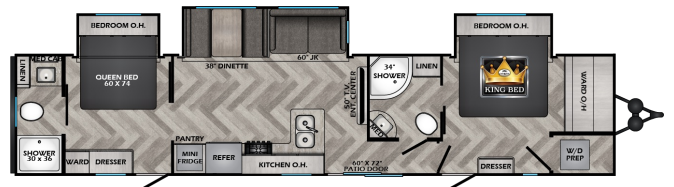

$65,900.00

2025 CROSSROADS ZINGER 390DB

SPECIFICATIONS

Year	2025
Manufacturer	CROSSROADS
Brand	ZINGER
Model	390DB
Type	Park Model
Status	New
Stock #	S8370759
Financing Available	✓
Warranty Available	✓
Suspension	N/A
Leveling	N/A
Exterior Length	42.1 ft.
Dry Weight	13171 lbs.
Sleeping Capacity	6 person(s)
Interior Colour	GRANITE GREY
Exterior Colour	ALUMINUM
Slideouts	3

Disclaimer: Product information, pricing and photos are as accurate as possible and are subject to change without notice.

SELLING FEATURES

Welcome to the Crossroads Zinger 390DB, where spaciousness meets comfort, making it the perfect travel trailer for families and groups looking to create unforgettable memories on the road! With its thoughtfully designed double bedrooms and double baths, this trailer ensures that everyone can enjo...

OPTIONS & EQUIPMENT

Exterior

- 2 Piece Smooth Front (VBM)
- 6 Gal Gas/Elec DSI Water Heater (VBM)
- 20 lbs. Tanks w/ Cover
- Aerodynamic Front End
- Backup Camera Prep
- Black Tank Flush System (VBM)
- Bumper w/ Drain Hose Storage & End Caps
- Friction Hinge Entry Door
- Fully Enclosed & Heated Underbelly w/ Forced Heat (VBM)
- Keyed-A-Like Door Locks
- Large Assist Grab Handle (VBM)
- Molded Rain Gutters w/ 3" Drip Spouts
- Outside Shower (VBM)
- Power Stabilizer Jacks (N/A Single Axle)
- Radial Tires
- Secure Stance Entry Step
- Speakers w/ LED Accents
- Solar Power Prep

Living Room

- 81" Interior Ceiling Height
- AM/FM Stereo w/ Bluetooth Soundbar
- Designer Valance
- Fireplace (N/A Zinger Lite)
- Flush Floor Slide-Out w/ Large Dinette Windows
- Generous Storage
- LED Accent Lighting
- LED Lighting
- Pleated Shades
- Sleeper Sofa
- Storage Doors Below Booth Dinette (N/A Zinger Lite)
- Super Booth Dinette (VBM)
- Three Décor Options
- U-Shaped Dinette (VBM)
- USB Ports
- WiFi Prep