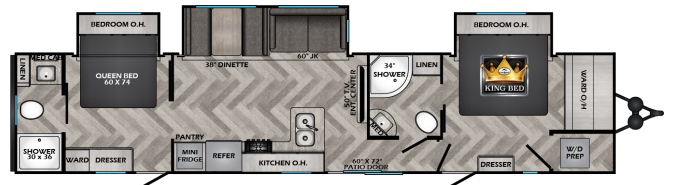

2025 CROSSROADS ZINGER 390DB

$65,900.00

Originally $89,900.00

SPECIFICATIONS

Year	2025
Manufacturer	CROSSROADS
Brand	ZINGER
Model	390DB
Type	Park Model
Status	New
Stock #	S8370759
Financing Available	✓
Warranty Available	✓
Suspension	N/A
Leveling	N/A
Exterior Length	42.9 ft.
Dry Weight	10620 lbs.
Sleeping Capacity	6 person(s)
Interior Colour	GRANITE GREY
Exterior Colour	ALUMINUM
Slideouts	3

Disclaimer: Product information, pricing and photos are as accurate as possible and are subject to change without notice.

SELLING FEATURES

Welcome to the Crossroads Zinger 390DB, where spaciousness meets comfort, making it the perfect travel trailer for families and groups looking to create unforgettable memories on the road! With its thoughtfully designed double bedrooms and double baths, this trailer ensures that everyone can enjo...

OPTIONS & EQUIPMENT

Exterior

- 2 Piece Smooth Front (VBM)
- 6 Gal Gas/Elec DSI Water Heater (VBM)
- 20 lbs. Tanks w/ Cover
- Aerodynamic Front End
- Backup Camera Prep
- Black Tank Flush System (VBM)
- Bumper w/ Drain Hose Storage & End Caps
- Friction Hinge Entry Door
- Fully Enclosed & Heated Underbelly w/ Forced Heat (VBM)
- Keyed-A-Like Door Locks
- Large Assist Grab Handle (VBM)
- Molded Rain Gutters w/ 3" Drip Spouts
- Outside Shower (VBM)
- Power Stabilizer Jacks (N/A Single Axle)
- Radial Tires
- Secure Stance Entry Step
- Speakers w/ LED Accents
- Solar Power Prep

Living Room

- 81" Interior Ceiling Height
- AM/FM Stereo w/ Bluetooth Soundbar
- Designer Valance
- Fireplace (N/A Zinger Lite)
- Flush Floor Slide-Out w/ Large Dinette Windows
- Generous Storage
- LED Accent Lighting
- LED Lighting
- Pleated Shades
- Sleeper Sofa
- Storage Doors Below Booth Dinette (N/A Zinger Lite)
- Super Booth Dinette (VBM)
- Three Décor Options
- U-Shaped Dinette (VBM)
- USB Ports