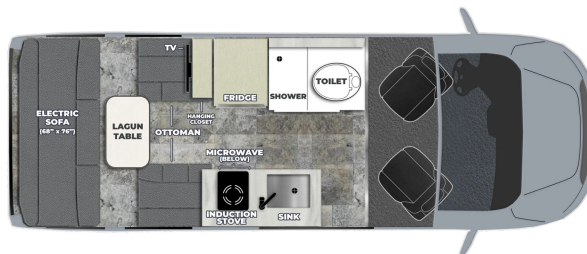

2025 PLEASURE-WAY PLEASURE-WAY ONTOUR 2.0

SPECIFICATIONS

Year	2025
Manufacturer	PLEASURE-WAY
Brand	PLEASURE-WAY
Model	ONTOUR 2.0
Type	Motorhome
Class	B
Fuel Type	Gas
Status	New
Stock #	7702
Financing Available	✓
Warranty Available	✓
Odometer	0 kms.
VIN	219525/64537
Chassis	FORD TRANSIT 350 AWD
Engine	N/A
Transmission	N/A
Suspension	N/A
Leveling	N/A
Exterior Length	19.0 ft.
Dry Weight	N/A lbs.
Sleeping Capacity	2 person(s)
Interior Colour	CHAMPAGNE/ CASHMERE/ WHITE ONYX
Exterior Colour	INGOT SILVER
Slideouts	N/A