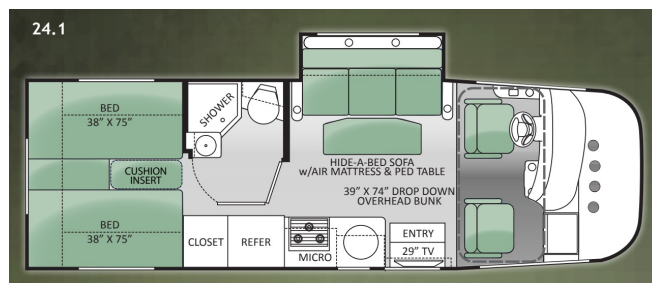

2014 THOR AXIS 24.1

\$49,900.00

\$333 Bi-Weekly

SPECIFICATIONS

Year	2014
Manufacturer	THOR
Brand	AXIS
Model	24.1
Type	Motorhome
Class	C
Fuel Type	Gas
Status	PreOwned
Stock #	7633C
Financing Available	✓
Warranty Available	✓
Odometer	54400 kms.
VIN	DB19263
Chassis	FORD E350
Engine	N/A
Transmission	N/A
Suspension	N/A
Leveling	N/A
Exterior Length	25.0 ft.
Dry Weight	N/A lbs.
Sleeping Capacity	6 person(s)
Interior Colour	VINTAGE MAPLE & COPPER SHIMMER
Exterior Colour	NIGHT LIFE HD-MAX EXTERIOR GRAPHICS
Slideouts	1