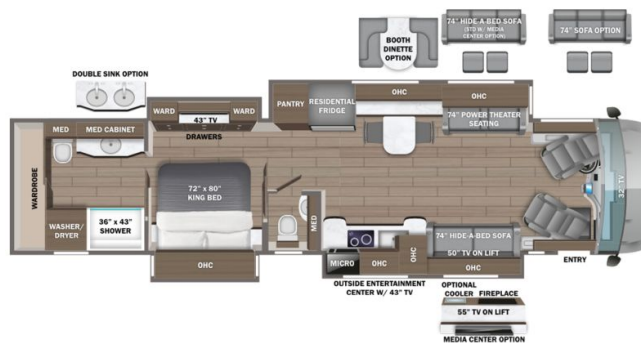

2025 ENTEGRA COACH ASPIRE 44V

SPECIFICATIONS

| | |
|---------------------|-------------------|
| Year | 2025 |
| Manufacturer | ENTEGRA COACH |
| Brand | ASPIRE |
| Model | 44V |
| Type | Motorhome |
| Class | A |
| Fuel Type | DIESEL |
| Status | New |
| Stock # | 23101 |
| Financing Available | ✗ |
| Warranty Available | ✗ |
| Odometer | 719 kms. |
| VIN | 4VZAU1D17SC095643 |
| Chassis | N/A |
| Engine | N/A |
| Transmission | N/A |
| Suspension | N/A |
| Leveling | N/A |
| Exterior Length | 44.9 ft. |
| Dry Weight | N/A lbs. |
| Sleeping Capacity | 2 person(s) |
| Interior Colour | Dove |
| Exterior Colour | Blue Ice Paint |
| Slideouts | 4 |

Disclaimer: Product information, pricing and photos are as accurate as possible and are subject to change without notice.

SELLING FEATURES

Introducing the 2025 Aspire 44V, from Entegra Coach. The Aspire 44V will help you remember why it is you travel. This A class motorhome sleeps up to 2 people. The Aspire 44V rides on a Spartan chassis, powered by a 450HP Cummins Diesel engine with a 6 speed Allison transmission. Inside the Aspire...

OPTIONS & EQUIPMENT

- BOOTH DINETTE
- CANADIAN STANDARDS
- DOVE DECOR
- STONEWALL GRAY CABINETRY
- SAV WOOD TORTORA TILE
- BLUE ICE PAINT
- FOUR AGM BATTERIES
- MEDIA CENTER WITH SHELF

Powered by focusRV