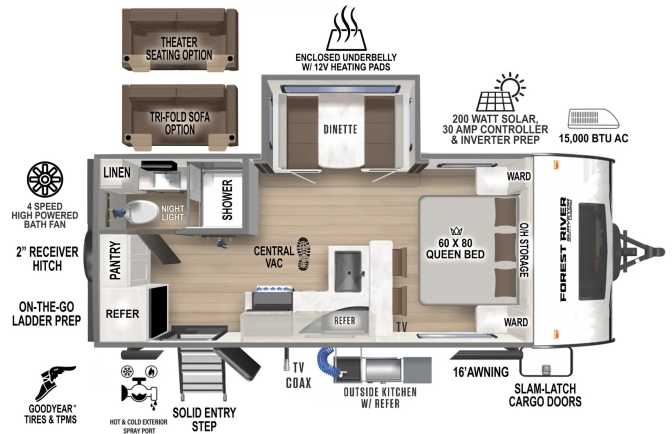

### SPECIFICATIONS

Year	2025
Manufacturer	FOREST RIVER
Brand	SURVEYOR LEGEND
Model	202RBLE
Type	Travel Trailer
Status	New
Stock #	SV478885
Financing Available	✓
Warranty Available	✓
Suspension	N/A
Leveling	N/A
Exterior Length	25.1 ft.
Dry Weight	4931 lbs.
Sleeping Capacity	4 person(s)
Interior Colour	Desert Canyon
Exterior Colour	Fiberglass
Slideouts	1

### SELLING FEATURES

Specifications and Features:

- Length (ft): 25'1"
- Width (ft): 8'0"
- Height (ft): 11'3"
- Interior Height (ft): 6'10"
- GVWR (lbs): 7497
- Dry Weight (lbs): 4931
- Payload Capacity (lbs): 2566
- Hitch Weight (lbs): 497
- Number Of Fresh Water Holding Tanks: 1
- Total Fresh Water Tank Capacity: 30

- Residential Cutting Board/ Sink Cover w/ Mounting Bracket
- Bluetooth Stereo
- Porcelain Toilet
- Roller Shades T/O
- Upgraded Slow-Close Shower Door
- HD TV
- Residential Faucets
- Surf(x)® Seamless Countertops T/O
- Residential Dinette Light
- Residential Range Top w/ Glass Cover
- Residential Vanity Mirror w/ Storage
- Under Bed Storage Drawers & Motion Lighting (Select Models)
- EZ-Open Trifold Sofa (Select Models)
- Congoleum® Carefree Linoleum
- Outdoor Kitchen - Gas Griddle Sink Refer (Sub-4s - Griddle & Shelf)
- Exterior Spray Port
- Power Tongue Jack w/ Hitch Light
- Black Tank Flush
- Aluminum Wheels
- Motion Sensor LED Lighting in Front P/T
- 3/4" Drillbit for Manual Jacks
- Roof Ladder Prep
- Rear Camera Prep
- Azdel Composite Walls
- PVC Roof