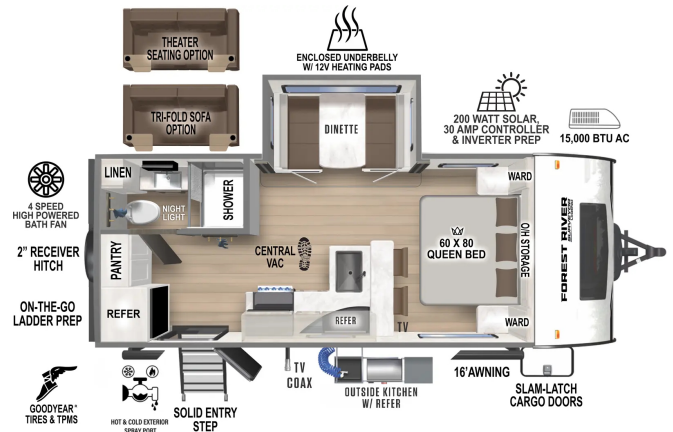

2025 FOREST RIVER SURVEYOR LEGEND 202RBLE

\$32,992.00

Originally \$48,145.50

SPECIFICATIONS

Year	2025
Manufacturer	FOREST RIVER
Brand	SURVEYOR LEGEND
Model	202RBLE
Type	Travel Trailer
Status	New
Stock #	SV478885
Financing Available	✓
Warranty Available	✓
Suspension	N/A
Leveling	N/A
Exterior Length	25.1 ft.
Dry Weight	4931 lbs.
Sleeping Capacity	4 person(s)
Interior Colour	Desert Canyon
Exterior Colour	Fiberglass
Slideouts	1

Disclaimer: Product information, pricing and photos are as accurate as possible and are subject to change without notice.

SELLING FEATURES

Specifications and Features:

- Length (ft): 25'1"
- Width (ft): 8'0"
- Height (ft): 11'3"
- Interior Height (ft): 6'10"
- GVWR (lbs): 7497
- Dry Weight (lbs): 4931
- Payload Capacity (lbs): 2566
- Hitch Weight (lbs): 497
- Number Of Fresh Water Holding Tanks: 1
- Total Fresh Water Tank Capacity...

- Residential Cutting Board/ Sink Cover w/ Mounting Bracket
- Bluetooth Stereo
- Porcelain Toilet
- Roller Shades T/O
- Upgraded Slow-Close Shower Door
- HD TV
- Residential Faucets
- Surf(x)® Seamless Countertops T/O
- Residential Dinette Light
- Residential Range Top w/ Glass Cover
- Residential Vanity Mirror w/ Storage
- Under Bed Storage Drawers & Motion Lighting (Select Models)
- EZ-Open Trifold Sofa (Select Models)
- Congoleum® Carefree Linoleum
- Outdoor Kitchen - Gas Griddle Sink Refer (Sub-4s - Griddle & Shelf)
- Exterior Spray Port
- Power Tongue Jack w/ Hitch Light
- Black Tank Flush
- Aluminum Wheels
- Motion Sensor LED Lighting in Front P/T
- 3/4" Drillbit for Manual Jacks
- Roof Ladder Prep
- Rear Camera Prep
- Azdel Composite Walls
- PVC Roof