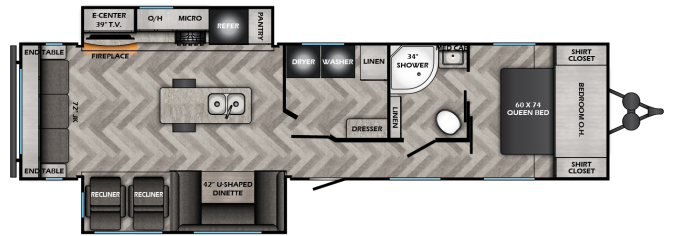

\$59,900.00

2025 CROSSROADS ZINGER 340LR

SPECIFICATIONS

Year	2025
Manufacturer	CROSSROADS
Brand	ZINGER
Model	340LR
Type	Travel Trailer
Status	New
Stock #	S8370712
Financing Available	✓
Warranty Available	✓
Suspension	N/A
Leveling	Electric
Exterior Length	38.0 ft.
Dry Weight	8888 lbs.
Sleeping Capacity	4 person(s)
Interior Colour	GRANITE
Exterior Colour	ALUMINUM
Slideouts	2

Disclaimer: Product information, pricing and photos are as accurate as possible and are subject to change without notice.

SELLING FEATURES

THIS IS A GORGEOUS LAYOUT!

FRONT QUEEN BED

LIVING ROOM AND KITCHEN SLIDE OUTS

SOFA BED FOR EXTRA SLEEPING

SEPARATE LAUNDRY ROOM WITH WASHER AND DRIER

FOLDING COUNTER AND CLOTHES ROD FOR HANGING

3 PIECE ENSUITE BATHROOM

KITCHEN ISLAND WITH 2 BAR STOOLS

FREE STANDING DINETT...

OPTIONS & EQUIPMENT

Awning	Heating	2 Air Conditioning Unit(s) (Ducted) - Size: 13500BTU	AC/DC Converter	Day Night Shades	Enclosed Underbelly	Fireplace
Free Standing Table	Hide A Bed	LPG Detector	Microwave	Monitor Panel	Outside Shower	
Rack and Ladder	Sky Light(s)	Smoke Detector	Trailer Hitch	1 39" Televisions	TV Antenna	
Washer & Dryer	Winterizing	ELECTRIC STABILIZER JACKS	EXTERIOR LADDER	POWER TONGUE JACK	SECURE STANCE STEPS	
SPARE TIRE KIT						