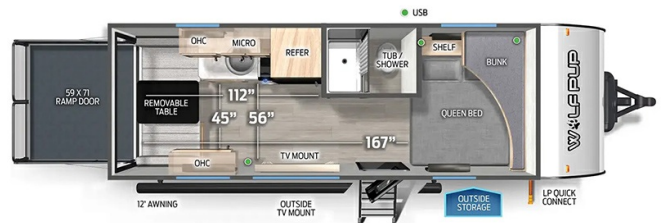

2025 FOREST RIVER WOLF PUP 18RJBW

MSRP \$51,980.00

\$211 Bi-Weekly

\$0 down @ 7.99% APR for 60/240 months
(\$20,650 C.O.B.) O.A.C.

Woody's Price \$48,980.00

SPECIFICATIONS

Year	2025
Manufacturer	FOREST RIVER
Brand	WOLF PUP
Model	18RJBW
Type	Toy Hauler
Status	New
Stock #	49996
Financing Available	✓
Warranty Available	Manufacturer
Suspension	N/A
Leveling	N/A
Exterior Length	22.7 ft.
Dry Weight	3879 lbs.
Sleeping Capacity	3 person(s)
Interior Colour	N/A
Exterior Colour	Aluminum
Slideouts	N/A

Disclaimer: Product information, pricing and photos are as accurate as possible and are subject to change without notice.

SELLING FEATURES

Specifications and Features:

- Length (ft): 22'8"
- Width (ft): 7'6"
- Height (ft): 10'6"
- GVWR (lbs): 5755
- Dry Weight (lbs): 3879
- Payload Capacity (lbs): 1876
- Hitch Weight (lbs): 655
- Number Of Fresh Water Holding Tanks: 1
- Total Fresh Water Tank Capacity (gal): 26
- Number Of Gray ...