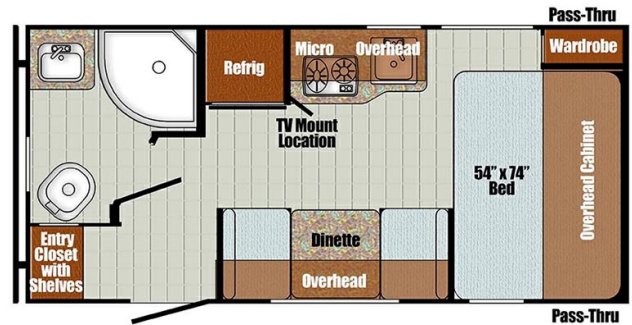

### SPECIFICATIONS

Year	2025
Manufacturer	GULF STREAM
Brand	VINTAGE CRUISER
Model	17SCD
Type	Travel Trailer
Status	New
Stock #	25GS007
Financing Available	✘
Warranty Available	✘
Suspension	N/A
Leveling	N/A
Exterior Length	20.0 ft.
Dry Weight	2780 lbs.
Sleeping Capacity	4 person(s)
Interior Colour	N/A
Exterior Colour	Fiberglass
Slideouts	N/A

### SELLING FEATURES

2025 Gulf Stream Vintage Cruiser 17SCD – Classic Retro Style with Modern Comfort

Step back in time while enjoying the latest in RV innovation with the 2025 Gulf Stream Vintage Cruiser 17SCD. Designed for those who love the charm of the past but demand the convenience of today, this travel trailer...