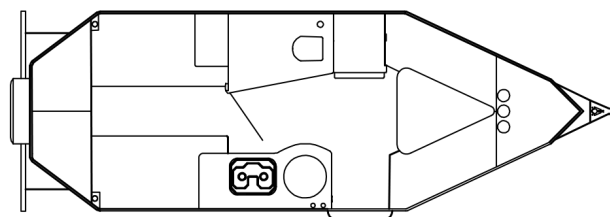

### SPECIFICATIONS

Year	2025
Manufacturer	SAFARI CONDO
Brand	ALTO
Model	A2124 - For Viewing Only
Type	Travel Trailer
Status	New
Stock #	7616
Financing Available	✓
Warranty Available	✓
Suspension	N/A
Leveling	N/A
Exterior Length	21.0 ft.
Dry Weight	N/A lbs.
Sleeping Capacity	4 person(s)
Interior Colour	BLUE SKY/ SMOKED PEAR
Exterior Colour	SILVER
Slideouts	N/A