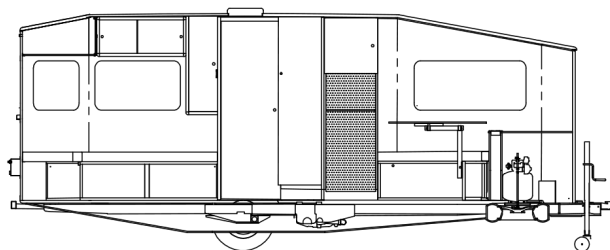

## 2025 SAFARI CONDO ALTO A2124 - For Viewing Only

### SPECIFICATIONS

Year	2025
Manufacturer	SAFARI CONDO
Brand	ALTO
Model	A2124 - For Viewing Only
Type	Travel Trailer
Status	New
Stock #	7616
Financing Available	✓
Warranty Available	✓
Suspension	N/A
Leveling	N/A
Exterior Length	21.0 ft.
Dry Weight	N/A lbs.
Sleeping Capacity	4 person(s)
Interior Colour	BLUE SKY/ SMOKED PEAR
Exterior Colour	SILVER
Slideouts	N/A