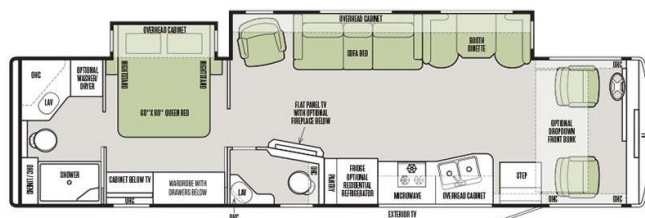

\$770 Bi-Weekly

SPECIFICATIONS

Year	2019
Manufacturer	TIFFIN
Brand	OPEN ROAD
Model	36LA
Type	Motorhome
Class	A
Fuel Type	GAS
Status	PreOwned
Stock #	23046
Financing Available	✘
Warranty Available	✘
Odometer	55165 kms.
VIN	1F66F5DY2J0A21619
Chassis	N/A
Engine	N/A
Transmission	N/A
Suspension	N/A
Leveling	N/A
Exterior Length	37.5 ft.
Dry Weight	N/A lbs.
Sleeping Capacity	2 person(s)
Interior Colour	Artisan
Exterior Colour	Sunlit Sand
Slideouts	2

Disclaimer: Product information, pricing and photos are as accurate as possible and are subject to change without notice.

SELLING FEATURES

Introducing the 2019 Open Road 36LA, from Tiffin. The Open Road 36LA contains everything you will need to make traveling effortless and straightforward. This A class motorhome sleeps up to 2 people. The Open Road 36LA rides on a Ford chassis, powered by a 320HP gas engine with a 6 speed automatic...

OPTIONS & EQUIPMENT

- CAR FAX REPORTS: 06/30/2021 COLLISION \$4700.00
- 07/26/2023 COLLISION \$9900.00
- 06/24/2024 COLLISION \$6600
- SLIDEOUT AWNINGS
- ROOF LADDER
- EXTERIOR ENTERTAINMENT CENTER
- TABLE AND CHAIRS DINETTE
- TOUCH SCREEN CONTROL PANEL
- MICROWAVE
- 3-BURNER STOVE TOP
- FIREPLACE
- WASHER DRYER COMBO