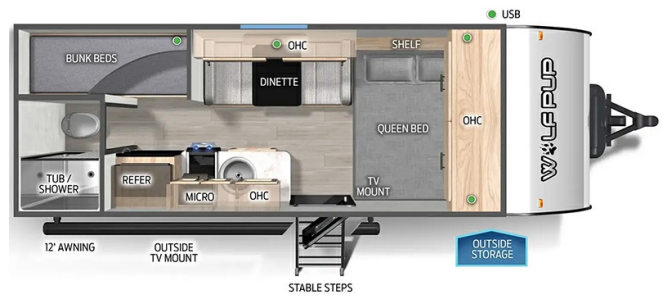

Disclaimer: Product information, pricing and photos are as accurate as possible and are subject to change without notice.

SELLING FEATURES

Specifications and Features:

- Length (ft): 21'7"
- Width (ft): 7'6"
- Height (ft): 10'6"
- GVWR (lbs): 3900
- Dry Weight (lbs): 3039
- Payload Capacity (lbs): 861
- Hitch Weight (lbs): 400
- Number Of Fresh Water Holding Tanks: 1
- Total Fresh Water Tank Capacity (gal): 26
- Number Of Gray W...