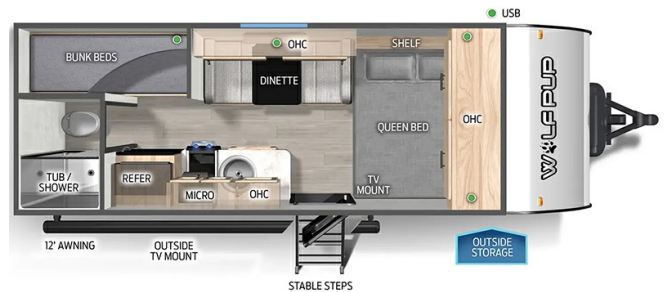

MSRP \$32,980.00
Woody's Price

2025 FOREST RIVER WOLF PUP 16LP

SPECIFICATIONS

Year	2025
Manufacturer	FOREST RIVER
Brand	WOLF PUP
Model	16LP
Type	Travel Trailer
Status	New
Stock #	49993
Financing Available	✓
Warranty Available	Manufacturer
Suspension	N/A
Leveling	N/A
Exterior Length	21.6 ft.
Dry Weight	3039 lbs.
Sleeping Capacity	5 person(s)
Interior Colour	N/A
Exterior Colour	Aluminum
Slideouts	N/A

Disclaimer: Product information, pricing and photos are as accurate as possible and are subject to change without notice.

SELLING FEATURES

Specifications and Features:

- Length (ft): 21'7"
- Width (ft): 7'6"
- Height (ft): 10'6"
- GVWR (lbs): 3900
- Dry Weight (lbs): 3039
- Payload Capacity (lbs): 861
- Hitch Weight (lbs): 400
- Number Of Fresh Water Holding Tanks: 1
- Total Fresh Water Tank Capacity (gal): 26
- Number Of Gray W...