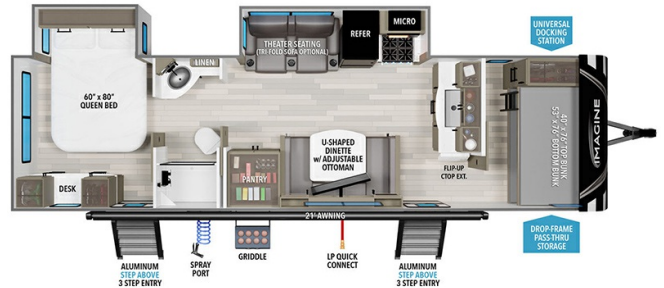

## 2025 GRAND DESIGN IMAGINE 2920BS

### SPECIFICATIONS

Year	2025
Manufacturer	GRAND DESIGN
Brand	IMAGINE
Model	2920BS
Type	Travel Trailer
Status	New
Stock #	12945
Financing Available	✓
Warranty Available	✓
Suspension	N/A
Leveling	N/A
Exterior Length	34.5 ft.
Dry Weight	7523 lbs.
Sleeping Capacity	8 person(s)
Interior Colour	N/A
Exterior Colour	Fiberglass
Slideouts	2

### SELLING FEATURES

Specifications and Features:

- Length (ft): 34'6"
- Width (ft): 8'0"
- Height (ft): 11'3"
- Interior Height (ft): 6'9"
- GVWR (lbs): 8995
- Dry Weight (lbs): 7523
- Hitch Weight (lbs): 828
- Number Of Fresh Water Holding Tanks: 1
- Total Fresh Water Tank Capacity (gal): 52
- Number Of Gray Wa...