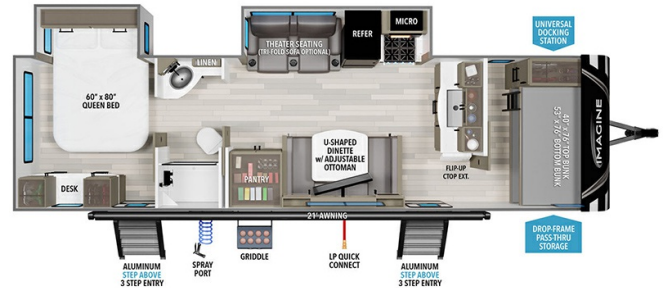

BILL THOMAS CAMPER SALES

onlinesales@btcamper.com 1-636-327-5900
101 Thomas RV Way, Wentzville, MO 63385
Local 1-636-327-5900 | <https://www.btcamper.com>

Originally \$60,331.00

2025 GRAND DESIGN IMAGINE 2920BS

SPECIFICATIONS

Year	2025
Manufacturer	GRAND DESIGN
Brand	IMAGINE
Model	2920BS
Type	Travel Trailer
Status	New
Stock #	12945
Financing Available	✓
Warranty Available	✓
Suspension	N/A
Leveling	N/A
Exterior Length	34.5 ft.
Dry Weight	7523 lbs.
Sleeping Capacity	8 person(s)
Interior Colour	N/A
Exterior Colour	Fiberglass
Slideouts	2

Disclaimer: Product information, pricing and photos are as accurate as possible and are subject to change without notice.

SELLING FEATURES

Specifications and Features:

- Length (ft): 34'6"
- Width (ft): 8'0"
- Height (ft): 11'3"
- Interior Height (ft): 6'9"
- GVWR (lbs): 8995
- Dry Weight (lbs): 7523
- Hitch Weight (lbs): 828
- Number Of Fresh Water Holding Tanks: 1
- Total Fresh Water Tank Capacity (gal): 52
- Number Of Gray Wa...