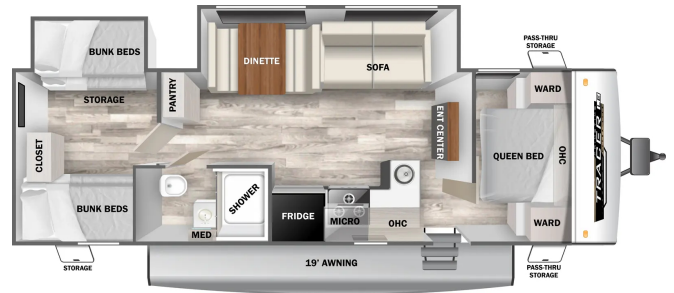

ON ORDER UNIT

\$54,900.00

\$260 Bi-Weekly

2025 PRIMETIME TRACER 308BH

SPECIFICATIONS

Year	2025
Manufacturer	PRIMETIME
Brand	TRACER
Model	308BH
Type	Travel Trailer
Status	New
Stock #	8618
Financing Available	✓
Warranty Available	✓
Suspension	N/A
Leveling	N/A
Exterior Length	30.0 ft.
Dry Weight	6583 lbs.
Sleeping Capacity	10 person(s)
Interior Colour	N/A
Exterior Colour	N/A
Slideouts	2

Disclaimer: Product information, pricing and photos are as accurate as possible and are subject to change without notice.

SELLING FEATURES

2025 Tracer 308BH by Prime Time RV: Your Gateway to Family Adventure

The 2025 Tracer 308BH by Prime Time RV redefines family camping with its spacious layout, modern amenities, and unbeatable functionality. As part of the renowned Tracer lightweight trailer series, the 308BH is perfect for lar...