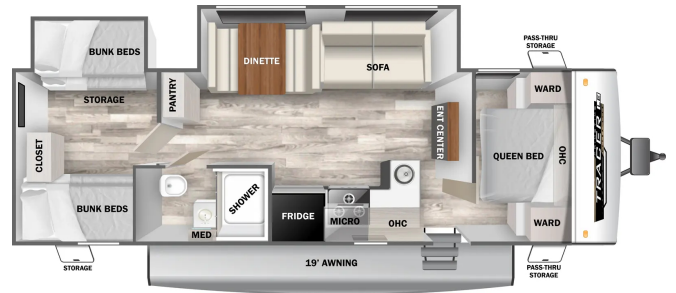

SPECIAL UNIT
\$49,900.00

Originally \$59,900

\$260 Bi-Weekly
2025 PRIMETIME TRACER 308BH
SPECIFICATIONS

Year	2025
Manufacturer	PRIMETIME
Brand	TRACER
Model	308BH
Type	Travel Trailer
Status	New
Stock #	8618
Financing Available	✓
Warranty Available	✓
Suspension	N/A
Leveling	N/A
Exterior Length	30.0 ft.
Dry Weight	6583 lbs.
Sleeping Capacity	10 person(s)
Interior Colour	N/A
Exterior Colour	N/A
Slideouts	2

Disclaimer: Product information, pricing and photos are as accurate as possible and are subject to change without notice.

SELLING FEATURES

2025 Tracer 308BH by Prime Time RV: Your Gateway to Family Adventure

The 2025 Tracer 308BH by Prime Time RV redefines family camping with its spacious layout, modern amenities, and unbeatable functionality. As part of the renowned Tracer lightweight trailer series, the 308BH is perfect for lar...