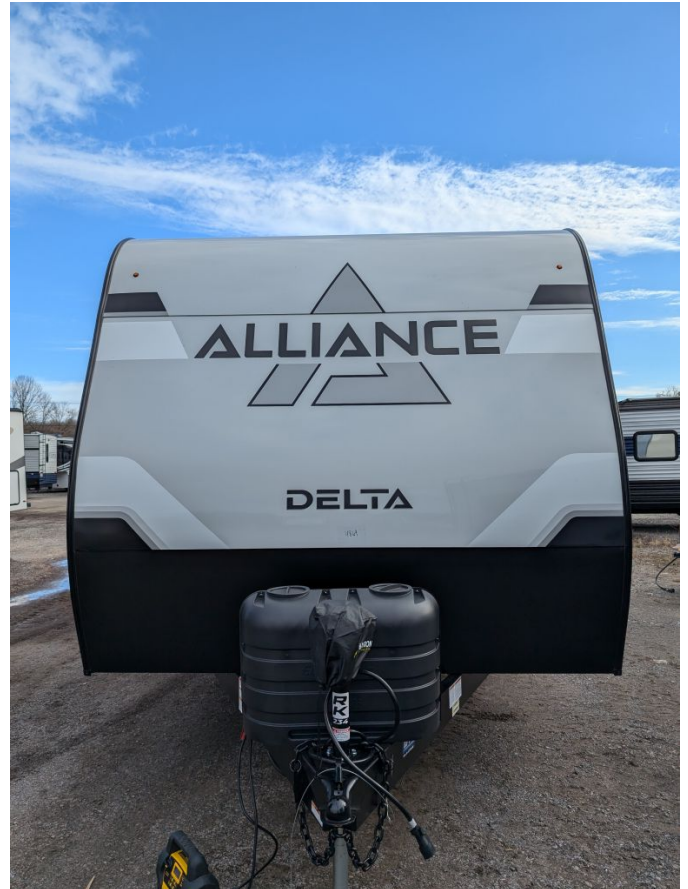

2025 ALLIANCE RV DELTA 234RK

SPECIFICATIONS

Year	2025
Manufacturer	ALLIANCE RV
Brand	DELTA
Model	234RK
Type	Travel Trailer
Status	New
Stock #	I1464
Financing Available	✘
Warranty Available	✘
Suspension	N/A
Leveling	N/A
Exterior Length	27.1 ft.
Dry Weight	5600 lbs.
Sleeping Capacity	5 person(s)
Interior Colour	N/A
Exterior Colour	Azdel
Slideouts	1

Disclaimer: Product information, pricing and photos are as accurate as possible and are subject to change without notice.

SELLING FEATURES

This travel trailer offers an exceptional blend of lightweight design and quality construction, making it an ideal choice for a variety of tow vehicles. At just under 28 feet long and weighing 5,600 lbs dry with a 600 lb hitch weight, the RK 234 is perfect for campers who need a more compact tra...

OPTIONS & EQUIPMENT

Heating	1 Air Conditioning Unit(s) (Roof) - Size: 15000	Battery Tray	Solid Surface Counter Tops	Dual Wheels	Enclosed Underbelly	Extra Door
3000w prep (all outlets) Inverter	Microwave	Outside Shower	Rack and Ladder	Solar Panel	Spare with Carrier	
Toilet Facilities	Trailer Hitch					