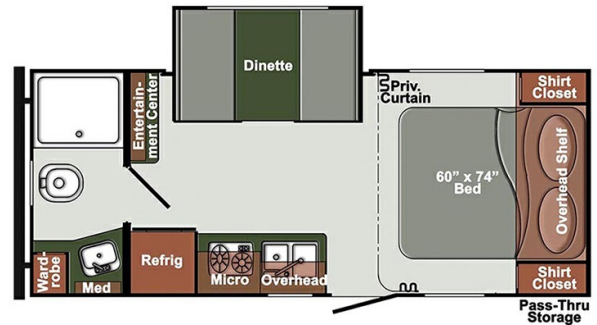

2025 GULF STREAM ENVISION 21QBD

\$43,690.00

Originally \$53,630.00

SPECIFICATIONS

Year	2025
Manufacturer	GULF STREAM
Brand	ENVISION
Model	21QBD
Type	Travel Trailer
Status	New
Stock #	25GS002
Financing Available	✓
Warranty Available	✓
Suspension	N/A
Leveling	N/A
Exterior Length	22.5 ft.
Dry Weight	3576 lbs.
Sleeping Capacity	4 person(s)
Interior Colour	N/A
Exterior Colour	Fiberglass
Slideouts	1