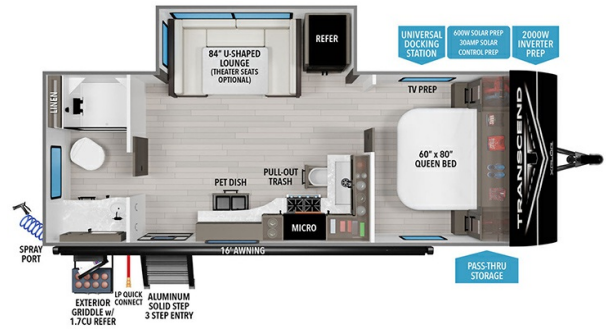

### SPECIFICATIONS

Year	2025
Manufacturer	GRAND DESIGN
Brand	TRNSCD XPLOR
Model	22RBX
Type	Travel Trailer
Status	New
Stock #	12943
Financing Available	✓
Warranty Available	✓
Suspension	N/A
Leveling	N/A
Exterior Length	26.8 ft.
Dry Weight	6995 lbs.
Sleeping Capacity	4 person(s)
Interior Colour	N/A
Exterior Colour	Aluminum
Slideouts	1

### SELLING FEATURES

Specifications and Features:

- Length (ft): 26'10"
- Width (ft): 8'0"
- Height (ft): 11'0"
- Interior Height (ft): 6'6"
- GVWR (lbs): 6995
- Number Of Fresh Water Holding Tanks: 1
- Total Fresh Water Tank Capacity (gal): 56
- Number Of Gray Water Holding Tanks: 1
- Total Gray Water Tank Capac...