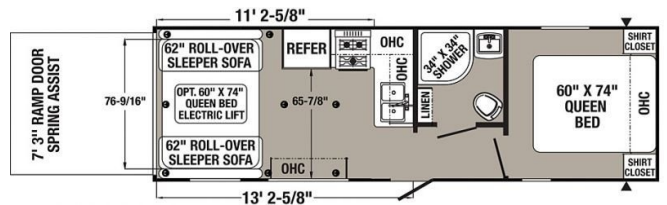

\$24,995.00

Originally \$27,995.00

\$111 Bi-Weekly

SPECIFICATIONS

Year	2018
Manufacturer	PALOMINO
Brand	PUMA
Model	23SBC
Type	Toy Hauler
Status	PreOwned
Stock #	U791
Financing Available	✓
Warranty Available	✗
Suspension	N/A
Leveling	N/A
Exterior Length	28.9 ft.
Dry Weight	5700 lbs.
Sleeping Capacity	4 person(s)
Interior Colour	N/A
Exterior Colour	N/A
Slideouts	N/A

Disclaimer: Product information, pricing and photos are as accurate as possible and are subject to change without notice.

SELLING FEATURES

Palomino Puma XLE Lite 23SBC toy hauler highlights:

- Private Bedroom
- Coach-Net RV Technical and Roadside Assistance
- 18' Awning
- Sleeps Four
- Bathroom Skylight
- 11' 2" up to 13' 2" Garage