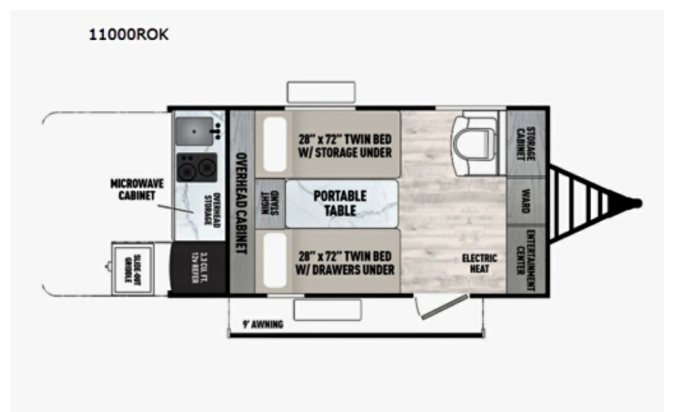

2025 FOREST RIVER VIKING 11000 ROK SERIES

SPECIFICATIONS

Year	2025
Manufacturer	FOREST RIVER
Brand	VIKING
Model	11000 ROK SERIES
Type	Travel Trailer
Status	New
Stock #	1-1100
Financing Available	✘
Warranty Available	✘
Suspension	N/A
Leveling	N/A
Exterior Length	16.1 ft.
Dry Weight	2419 lbs.
Sleeping Capacity	N/A person(s)
Interior Colour	N/A
Exterior Colour	N/A
Slideouts	N/A

Disclaimer: Product information, pricing and photos are as accurate as possible and are subject to change without notice.

Powered by focusRV