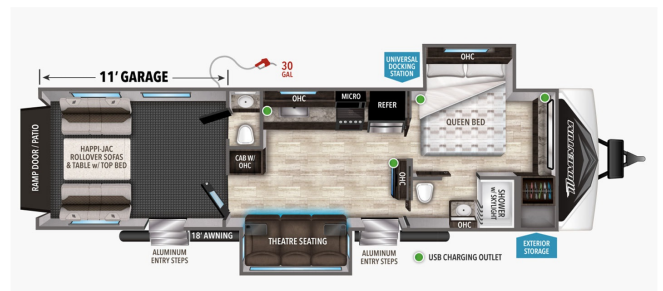

\$59,995.00

Originally ~~\$79,995.00~~

\$267 Bi-Weekly

SPECIFICATIONS

Year	2022
Manufacturer	GRAND DESIGN
Brand	MOMENTUM
Model	29G
Type	Toy Hauler
Status	PreOwned
Stock #	U789
Financing Available	✓
Warranty Available	✗
Suspension	N/A
Leveling	N/A
Exterior Length	33.9 ft.
Dry Weight	9278 lbs.
Sleeping Capacity	6 person(s)
Interior Colour	N/A
Exterior Colour	N/A
Slideouts	2

Disclaimer: Product information, pricing and photos are as accurate as possible and are subject to change without notice.

SELLING FEATURES

Grand Design Momentum G-Class toy hauler 29G highlights:

- 11' Separate Garage
- Dual Entry
- Bath and a Half
- Theater Seating
- Master Suite
- Fuel Station

Start your engines for a fun weekend with your toys and your family in this Momentum G-Class toy hauler. The 11' separate gar...

Powered by focusRV