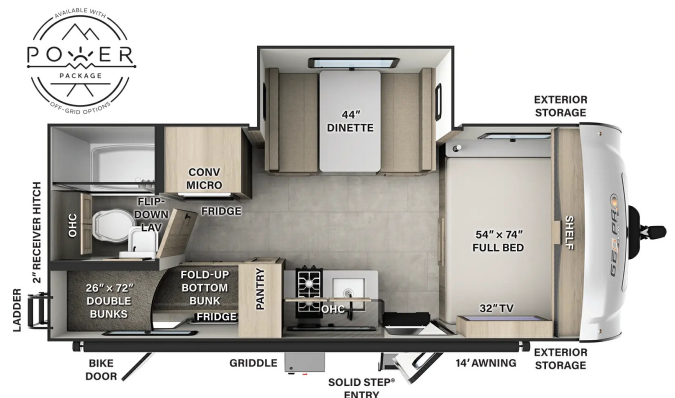

SPECIAL UNIT

\$43,995.00

Originally \$54,965

\$117 Weekly

2025 ROCKWOOD Rockwood GEO PRO 20BHS

SPECIFICATIONS

Year	2025
Manufacturer	ROCKWOOD
Brand	Rockwood GEO PRO
Model	20BHS
Type	Travel Trailer
Status	New
Stock #	I1457
Financing Available	✓
Warranty Available	✓
Suspension	N/A
Leveling	N/A
Exterior Length	21.2 ft.
Dry Weight	3906 lbs.
Sleeping Capacity	4 person(s)
Interior Colour	N/A
Exterior Colour	N/A
Slideouts	1

Disclaimer: Product information, pricing and photos are as accurate as possible and are subject to change without notice.

SELLING FEATURES

This RV is designed for easy towing, with an empty weight around 3900 lbs. This makes it ideal for a range of tow vehicles, including mid-sized SUVs and trucks. The 200W solar package and dual tanks are perfect for extended stays off-grid, and the RV is built with quick-drop stabilizers to ensure...

OPTIONS & EQUIPMENT

- Heating
- Air Conditioning Unit(s)
- Heated Tanks
- Monitor Panel
- Power Bath Vents
- Smoke Detector
- Solar Panel
- Spare with Carrier
- Toilet Facilities