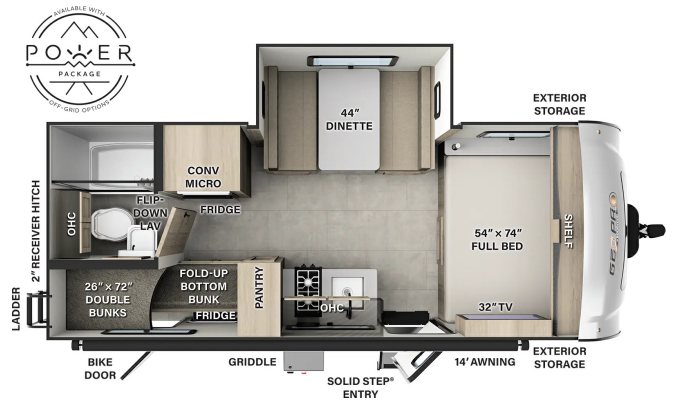

SPECIAL UNIT

\$43,995.00

Originally ~~\$99,999~~

2025 ROCKWOOD GEO PRO 20BHS

SPECIFICATIONS

Year	2025
Manufacturer	ROCKWOOD
Brand	GEO PRO
Model	20BHS
Type	Travel Trailer
Status	New
Stock #	I1457
Financing Available	✘
Warranty Available	✘
Suspension	N/A
Leveling	N/A
Exterior Length	21.2 ft.
Dry Weight	3906 lbs.
Sleeping Capacity	4 person(s)
Interior Colour	N/A
Exterior Colour	N/A
Slideouts	1

Disclaimer: Product information, pricing and photos are as accurate as possible and are subject to change without notice.

SELLING FEATURES

This 2025 Rockwood Geo Pro weighs only 3906 LBS and can be easily towed by any larger SUV. This trailer rides on nitrogen filled 15" Goodyear Endurance tires for a smooth and comfortable ride. And check out the exterior bike door that will be perfect for bikes, luggage, or extra camp gear. Other ...

OPTIONS & EQUIPMENT

- Heating
- Air Conditioning Unit(s)
- Heated Tanks
- Monitor Panel
- Power Bath Vents
- Smoke Detector
- Solar Panel
- Spare with Carrier
- Toilet Facilities

Powered by focusRV