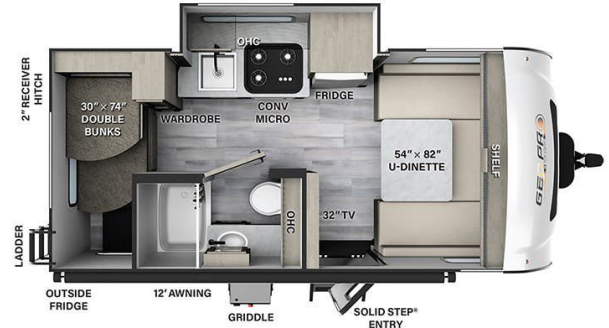

SPECIAL UNIT

\$43,995.00

Originally ~~\$99,999~~

2025 ROCKWOOD GEO PRO 20BHS

SPECIFICATIONS

Year	2025
Manufacturer	ROCKWOOD
Brand	GEO PRO
Model	20BHS
Type	Travel Trailer
Status	New
Stock #	I1457
Financing Available	✘
Warranty Available	✘
Suspension	N/A
Leveling	N/A
Exterior Length	21.2 ft.
Dry Weight	3906 lbs.
Sleeping Capacity	4 person(s)
Interior Colour	N/A
Exterior Colour	N/A
Slideouts	1

Disclaimer: Product information, pricing and photos are as accurate as possible and are subject to change without notice.

SELLING FEATURES

This 2025 Rockwood Geo Pro weighs only 3906 LBS and can be easily towed by any larger SUV. This trailer rides on nitrogen filled 15" Goodyear Endurance tires for a smooth and comfortable ride. And check out the exterior bike door that will be perfect for bikes, luggage, or extra camp gear. Other ...

OPTIONS & EQUIPMENT

- Heating
- Air Conditioning Unit(s)
- Heated Tanks
- Monitor Panel
- Power Bath Vents
- Smoke Detector
- Solar Panel
- Spare with Carrier
- Toilet Facilities

Powered by focusRV