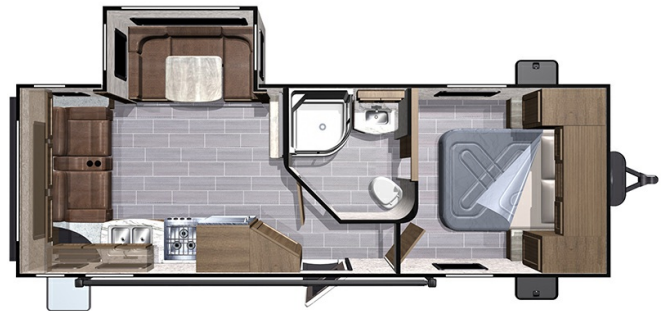

Are you ready to hit the open road and explore the great outdoors in style and comfort? The 2019 Highland OpenRange 2410ROL offers the perfect blend of luxury convenience and durability for your next adventure. Whether you're a seasoned traveler or new to RVing this well-maintained travel trailer is built to provide everything you need for an unforgettable getaway.

Why Choose the 2019 Highland OpenRange 2410ROL?

1. Compact Yet Spacious Design

The OpenRange 2410ROL is a lightweight easy-to-tow travel trailer designed for families or couples who want to travel without compromising on space. With a length of 28 feet and a dry weight of around 5 500 lbs this RV is perfectly sized to fit in most campgrounds and allows for a hassle-free towing experience. But don't let its compact size fool you – inside you'll find plenty of room for living and lounging.

2. Well-Designed Interior

Step inside the OpenRange 2410ROL and you'll be greeted by a beautifully designed spacious interior that makes you feel right at home. The light-colored cabinetry and neutral décor create an inviting atmosphere while large windows provide natural light and great views. It comes with a queen-sized bed in the master bedroom a convertible dinette and a cozy living area with a comfortable sofa ensuring you have plenty of space to relax after a long day of adventure.

3. Fully Equipped Kitchen