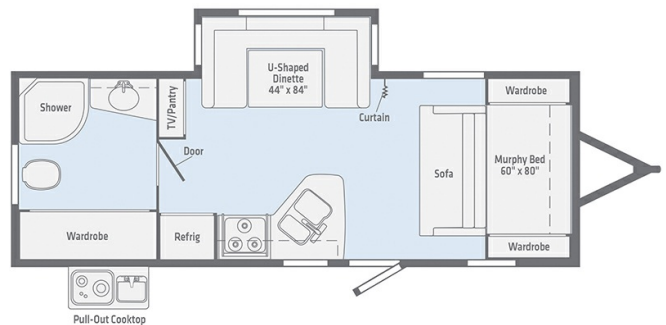

Disclaimer: Product information, pricing and photos are as accurate as possible and are subject to change without notice.

SELLING FEATURES

Specifications and Features:

- Length (ft): 26'10"
- Width (ft): 8'0"
- Height (ft): 10'7"
- Interior Height (ft): 6'5"
- Dry Weight (lbs): 4900
- Hitch Weight (lbs): 575
- Number Of Fresh Water Holding Tanks: 1
- Total Fresh Water Tank Capacity (gal): 60
- Number Of Gray Water Holding Tanks:...

OPTIONS & EQUIPMENT

- INSIDE OUTSIDER SPEAKERS
- 2 SLEEPING AREAS
- QUEEN MURPHY BED
- 1 TV
- 2 DOOR FRIDGE GAS/ELECTRIC
- 8 CU.FT.
- SOLID SURFACE COUNTERTOPS
- CONVECTION MICROWAVE
- POWERRANGE HOOD
- NIGHT SHADES
- PORCELAIN TOILET
- EXTERIOR SHOWER
- POWER AWNING
- FIBERGLASS WALLS
- POWER STABILIZER JACKS
- ONE ROOF AC UNIT
- DUCTED
- LADDER
- TPO ROOF
- SPARE TIRE CARRIER
- 30 AMP POWER
- MANUAL ENTRY STEP
- ALUMINUM FRAME CONSTRUCTION