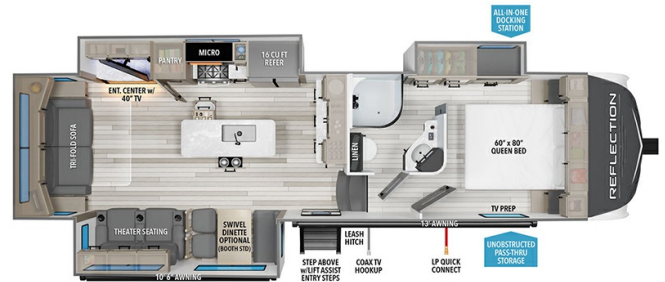

\$397 Bi-Weekly

\$0 down @ 7.99% APR for 60/240 months

(\$38,727 C.O.B.) O.A.C.

Woody's Price \$97,980.00

2025 GRAND DESIGN REFLECTION 303RLS

SPECIFICATIONS

Year	2025
Manufacturer	GRAND DESIGN
Brand	REFLECTION
Model	303RLS
Type	Fifth Wheel
Status	New
Stock #	49975
Financing Available	✓
Warranty Available	Manufacturer
Suspension	N/A
Leveling	N/A
Exterior Length	32.8 ft.
Dry Weight	9854 lbs.
Sleeping Capacity	6 person(s)
Interior Colour	COLLINS
Exterior Colour	Fiberglass
Slideouts	3

Disclaimer: Product information, pricing and photos are as accurate as possible and are subject to change without notice.

SELLING FEATURES

Specifications and Features:

- Length (ft): 32'10"
- Width (ft): 8'0"
- Height (ft): 12'3"
- GVWR (lbs): 11995
- Dry Weight (lbs): 9854
- Payload Capacity (lbs): 2141
- Hitch Weight (lbs): 1865
- Number Of Fresh Water Holding Tanks: 1
- Total Fresh Water Tank Capacity (gal): 74
- Number Of Gr...