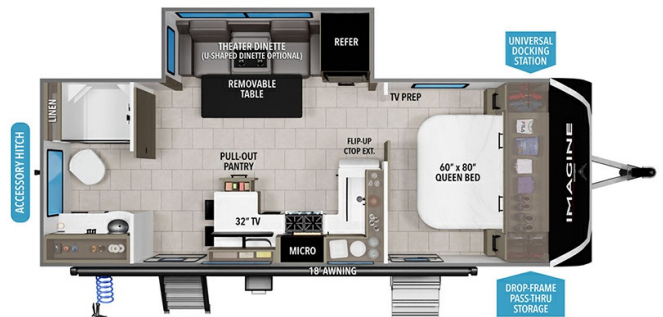

MSRP \$66,980.00

\$235 Bi-Weekly

\$0 down @ 7.99% APR for 60/240 months

(\$22,917 C.O.B.) O.A.C.

Woody's Price \$57,980.00

SPECIFICATIONS

Year	2025
Manufacturer	GRAND DESIGN
Brand	IMAGINE
Model	2300MK
Type	Travel Trailer
Status	New
Stock #	49973
Financing Available	✓
Warranty Available	Manufacturer
Suspension	N/A
Leveling	N/A
Exterior Length	26.5 ft.
Dry Weight	6012 lbs.
Sleeping Capacity	4 person(s)
Interior Colour	BRYNLEE TEAK
Exterior Colour	Fiberglass
Slideouts	1

Disclaimer: Product information, pricing and photos are as accurate as possible and are subject to change without notice.

SELLING FEATURES

Specifications and Features:

- Length (ft): 26'6"
- Width (ft): 8'0"
- Height (ft): 11'2"
- Interior Height (ft): 6'9"
- GVWR (lbs): 7850
- Dry Weight (lbs): 6012
- Payload Capacity (lbs): 1838
- Hitch Weight (lbs): 641
- Number Of Fresh Water Holding Tanks: 1
- Total Fresh Water Tank Capacit...