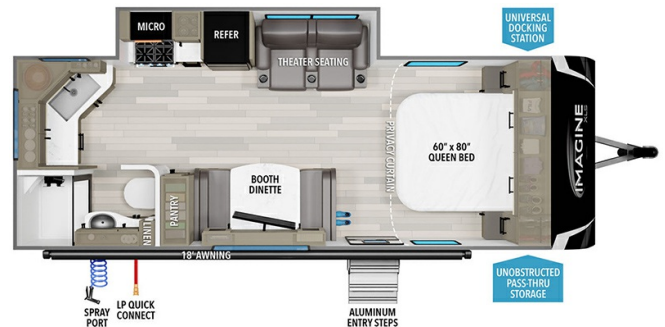

MSRP \$65,980.00

\$231 Bi-Weekly

\$0 down @ 7.99% APR for 60/240 months

(\$22,522 C.O.B.) O.A.C.

Woody's Price \$56,980.00

SPECIFICATIONS

Year	2025
Manufacturer	GRAND DESIGN
Brand	IMAGINE XLS
Model	22MLE
Type	Travel Trailer
Status	New
Stock #	49972
Financing Available	✓
Warranty Available	Manufacturer
Suspension	N/A
Leveling	N/A
Exterior Length	26.1 ft.
Dry Weight	5176 lbs.
Sleeping Capacity	4 person(s)
Interior Colour	BRYNLEE TEAK
Exterior Colour	Fiberglass
Slideouts	1

Disclaimer: Product information, pricing and photos are as accurate as possible and are subject to change without notice.

SELLING FEATURES

Specifications and Features:

- Length (ft): 26'1"
- Width (ft): 8'0"
- Height (ft): 10'10"
- Interior Height (ft): 6'6"
- GVWR (lbs): 6995
- Dry Weight (lbs): 5176
- Hitch Weight (lbs): 490
- Number Of Fresh Water Holding Tanks: 1
- Total Fresh Water Tank Capacity (gal): 43
- Number Of Gray W...