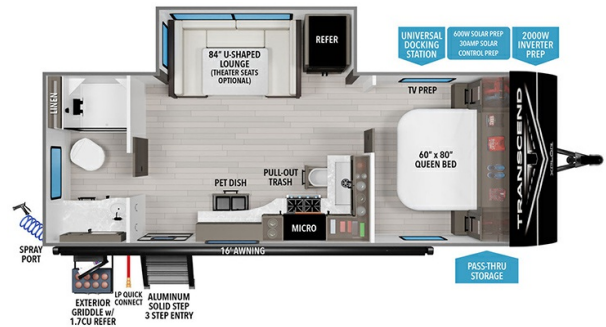

2025 GRAND DESIGN TRANSCEND 22RBX

MSRP \$60,980.00

\$186 Bi-Weekly

\$0 down @ 7.99% APR for 60/240 months

(\$18,174 C.O.B.) O.A.C.

Woody's Price \$45,980.00

SPECIFICATIONS

Year	2025
Manufacturer	GRAND DESIGN
Brand	TRANSCEND
Model	22RBX
Type	Travel Trailer
Status	New
Stock #	49970
Financing Available	✓
Warranty Available	Manufacturer
Suspension	N/A
Leveling	N/A
Exterior Length	26.8 ft.
Dry Weight	6995 lbs.
Sleeping Capacity	4 person(s)
Interior Colour	N/A
Exterior Colour	Aluminum
Slideouts	1

Disclaimer: Product information, pricing and photos are as accurate as possible and are subject to change without notice.

SELLING FEATURES

Specifications and Features:

- Length (ft): 26'10"
- Width (ft): 8'0"
- Height (ft): 11'0"
- Interior Height (ft): 6'6"
- GVWR (lbs): 6995
- Number Of Fresh Water Holding Tanks: 1
- Total Fresh Water Tank Capacity (gal): 56
- Number Of Gray Water Holding Tanks: 1
- Total Gray Water Tank Capac...