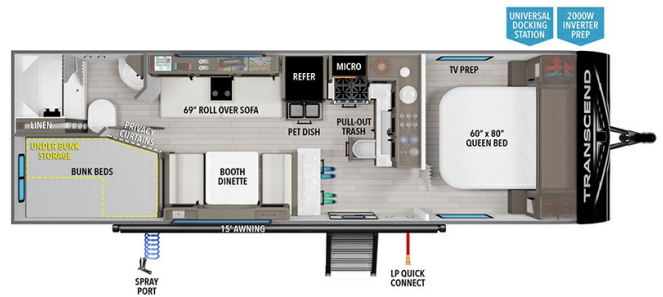

MSRP \$53,980.00

\$190 Bi-Weekly

\$0 down @ 7.99% APR for 60/240 months

(\$18,569 C.O.B.) O.A.C.

Woody's Price \$46,980.00

2025 GRAND DESIGN TRANSCEND 24BHX

SPECIFICATIONS

Year	2025
Manufacturer	GRAND DESIGN
Brand	TRANSCEND
Model	24BHX
Type	Travel Trailer
Status	New
Stock #	49969
Financing Available	✓
Warranty Available	Manufacturer
Suspension	N/A
Leveling	N/A
Exterior Length	29.9 ft.
Dry Weight	5756 lbs.
Sleeping Capacity	10 person(s)
Interior Colour	LUNA
Exterior Colour	Aluminum
Slideouts	N/A

Disclaimer: Product information, pricing and photos are as accurate as possible and are subject to change without notice.

SELLING FEATURES

Specifications and Features:

- Length (ft): 29'11"
- Width (ft): 8'0"
- Height (ft): 11'0"
- Interior Height (ft): 6'6"
- GVWR (lbs): 6995
- Dry Weight (lbs): 5756
- Hitch Weight (lbs): 583
- Number Of Fresh Water Holding Tanks: 1
- Total Fresh Water Tank Capacity (gal): 56
- Number Of Gray W...