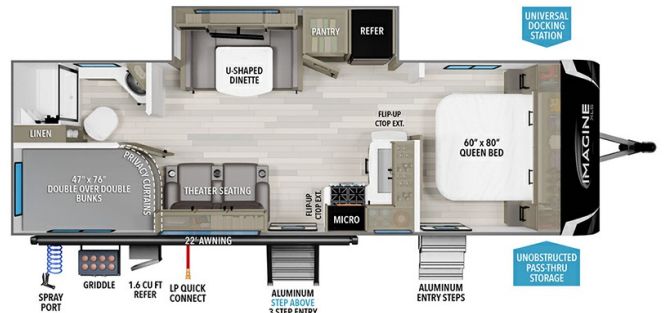

MSRP \$69,980.00

Woody's Price

2025 GRAND DESIGN IMAGINE XLS 25DBE

SPECIFICATIONS

Year	2025
Manufacturer	GRAND DESIGN
Brand	IMAGINE XLS
Model	25DBE
Type	Travel Trailer
Status	New
Stock #	49968
Financing Available	✓
Warranty Available	Manufacturer
Suspension	N/A
Leveling	N/A
Exterior Length	29.8 ft.
Dry Weight	6198 lbs.
Sleeping Capacity	10 person(s)
Interior Colour	BRYNLEE TEAK
Exterior Colour	Fiberglass
Slideouts	1

Disclaimer: Product information, pricing and photos are as accurate as possible and are subject to change without notice.

SELLING FEATURES

Specifications and Features:

- Length (ft): 29'9"
- Width (ft): 8'0"
- Height (ft): 10'10"
- Interior Height (ft): 6'6"
- GVWR (lbs): 7395
- Dry Weight (lbs): 6198
- Hitch Weight (lbs): 631
- Number Of Fresh Water Holding Tanks: 1
- Total Fresh Water Tank Capacity (gal): 37
- Number Of Gray W...