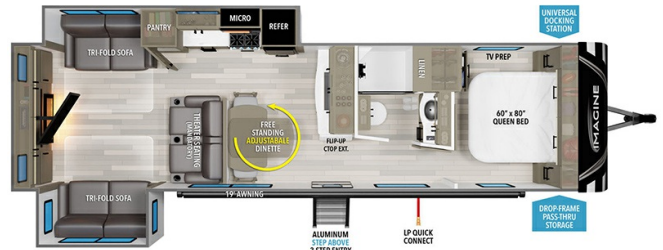

2025 GRAND DESIGN IMAGINE 3100RD

MSRP \$87,980.00

\$299 Bi-Weekly

\$0 down @ 7.99% APR for 60/240 months

(\$29,241 C.O.B.) O.A.C.

Woody's Price \$73,980.00

SPECIFICATIONS

Year	2025
Manufacturer	GRAND DESIGN
Brand	IMAGINE
Model	3100RD
Type	Travel Trailer
Status	New
Stock #	49966
Financing Available	✓
Warranty Available	Manufacturer
Suspension	N/A
Leveling	N/A
Exterior Length	35.9 ft.
Dry Weight	7778 lbs.
Sleeping Capacity	6 person(s)
Interior Colour	BRYNLEE TEAK
Exterior Colour	Fiberglass
Slideouts	2

Disclaimer: Product information, pricing and photos are as accurate as possible and are subject to change without notice.

SELLING FEATURES

Specifications and Features:

- Length (ft): 35'11"
- Width (ft): 8'0"
- Height (ft): 11'3"
- Interior Height (ft): 6'9"
- GVWR (lbs): 9495
- Dry Weight (lbs): 7778
- Hitch Weight (lbs): 791
- Number Of Fresh Water Holding Tanks: 1
- Total Fresh Water Tank Capacity (gal): 52
- Number Of Gray W...