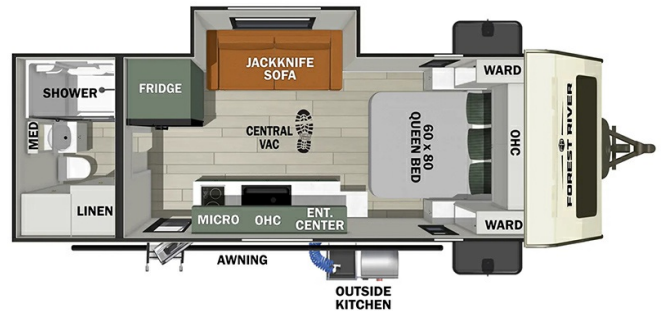

### SPECIFICATIONS

Year	2025
Manufacturer	FOREST RIVER
Brand	NO BOUNDARIES 19 SERIES
Model	NO BO 19.4
Type	Travel Trailer
Status	New
Stock #	SV026534
Financing Available	✓
Warranty Available	✓
Suspension	N/A
Leveling	N/A
Exterior Length	24.2 ft.
Dry Weight	3954 lbs.
Sleeping Capacity	4 person(s)
Interior Colour	Mossy Cloud
Exterior Colour	Fiberglass
Slideouts	1

### SELLING FEATURES

Specifications and Features:

- Length (ft): 24'2"
- Width (ft): 7'4"
- GVWR (lbs): 4855
- Dry Weight (lbs): 3954
- Payload Capacity (lbs): 901
- Hitch Weight (lbs): 455
- Number Of Fresh Water Holding Tanks: 1
- Total Fresh Water Tank Capacity (gal): 30
- Number Of Gray Water Holding Tanks: 1...

#### C-Series Package (Required)

- Laminated Wall w/ Aluminum Construction & Azdel Composite Substrate
- Pass Thru Lighting
- Fully Enclosed Underbelly w/ Radiant Foil for Added Insulation
- Cold Weather Package: 12V Heated Tank Pads & Forced Air
- TPMS w/ Wireless Display
- Battery Disconnect
- 15K Air Conditioner
- Central Vacuum System & Hose Kit
- C-Series Versatile Dinette Leg Mechanism (Where Applicable)
- C-Series Queen Bed
- C-Series 2" Receiver for Exterior Storage Solutions (Where Applicable)
- C-Series Rugged Tire & Wheel Package (Spare Tire Included)
- C-Series All In One: Microwave & Airfryer
- C-Series Multifunctional Sink for Maximum Kitchen Utilization (Where Applicable)
- C-Series Solar Package: 200W Panel 30A Charge Controller 2000W Inverter Prep
- C-Series Solid Surface Entry Steps
- C-Series Furniture System - Innovative Jackknife Sofa Design & Theater Seating (Where Applicable)
- C-Series Manual Stabilizer Jack Impact Bit
- C-Series Bluetooth Speaker
- C-Series Outdoor Kitchen
- C-Series Fiberglass Front Cap

Theater Seat In Place of Jack Knife Sofa

Beast Mode Package

- Beast Mode Independent Suspension
- Additional 200W Panel (Two 200W Panels Total)
- 2000W Inverter
- 19.4 Beast Mode UVW (4 469 lb.)

Powered by focusRV