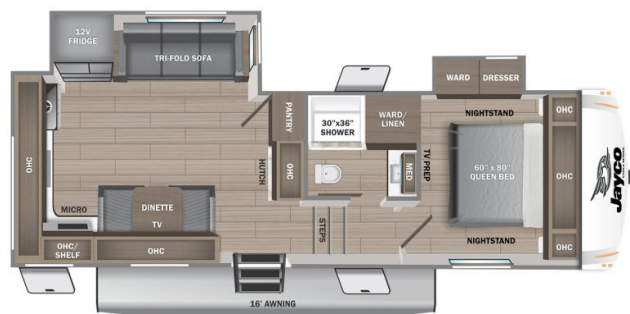

SICARD RV

sales.leads.focusrv@sicardrv.com 1-800-688-2210
7526 Regional Road 20, West Lincoln, ON L0R 2A0
Local 1-905-957-3344 | www.sicardrv.com

2025 JAYCO EAGLE SLE 24MLE

SPECIFICATIONS

Year	2025
Manufacturer	JAYCO
Brand	EAGLE SLE
Model	24MLE
Type	Fifth Wheel
Status	New
Stock #	23060
Financing Available	✘
Warranty Available	✘
Suspension	N/A
Leveling	N/A
Exterior Length	29.3 ft.
Dry Weight	7915 lbs.
Sleeping Capacity	5 person(s)
Interior Colour	Farmhouse
Exterior Colour	White
Slideouts	2

Disclaimer: Product information, pricing and photos are as accurate as possible and are subject to change without notice.

SELLING FEATURES

Introducing the 2025 Eagle SLE 24MLE, made by Jayco. The Eagle SLE 24MLE is a great way to escape the ordinary, relax, and enjoy family and friends. This fifth wheel sleeps up to 5 people. Inside this 2025 Eagle SLE 24MLE, you will find a four seat bench dinette that converts into an additional s...

OPTIONS & EQUIPMENT

- CANADIAN STANDARDS
- OVERLANDER I SOLAR PACKAGE
- THEATER SEATING SOFA
- CUSTOMER VALUE PACKAGE

Powered by focusRV