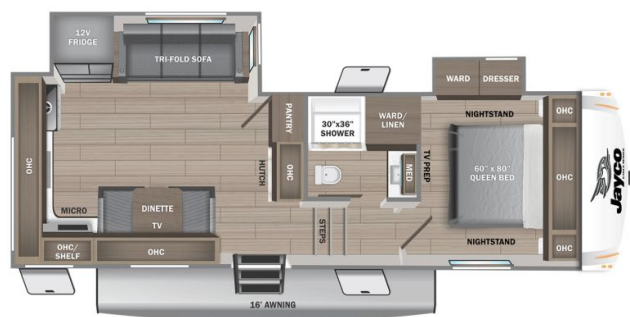

### SPECIFICATIONS

Year	2025
Manufacturer	JAYCO
Brand	EAGLE SLE
Model	24MLE
Type	Fifth Wheel
Status	New
Stock #	23061
Financing Available	✘
Warranty Available	✘
Suspension	N/A
Leveling	N/A
Exterior Length	29.3 ft.
Dry Weight	7915 lbs.
Sleeping Capacity	5 person(s)
Interior Colour	Farmhouse
Exterior Colour	White
Slideouts	2

### SELLING FEATURES

Introducing the 2025 Eagle SLE 24MLE, made by Jayco. The Eagle SLE 24MLE is a great way to escape the ordinary, relax, and enjoy family and friends. This fifth wheel sleeps up to 5 people. Inside this 2025 Eagle SLE 24MLE, you will find a four seat bench dinette that converts into an additional s...