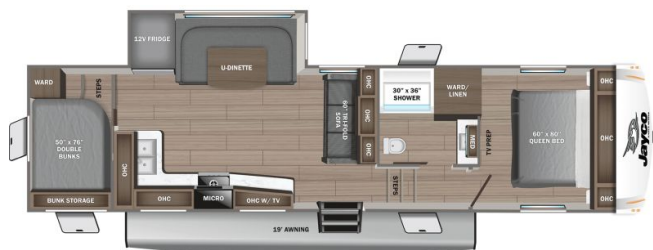

SICARD RV

sales.leads.focusrv@sicardrv.com 1-800-688-2210
7526 Regional Road 20, West Lincoln, ON L0R 2A0
Local 1-905-957-3344 | www.sicardrv.com

2025 JAYCO EAGLE SLE 28BHU

\$59,990.00

Originally \$86,950.00

\$281 Bi-Weekly

SPECIFICATIONS

Year	2025
Manufacturer	JAYCO
Brand	EAGLE SLE
Model	28BHU
Type	Fifth Wheel
Status	New
Stock #	23062
Financing Available	✘
Warranty Available	✘
Suspension	N/A
Leveling	N/A
Exterior Length	34.8 ft.
Dry Weight	8655 lbs.
Sleeping Capacity	8 person(s)
Interior Colour	Farmhouse
Exterior Colour	White
Slideouts	1

Disclaimer: Product information, pricing and photos are as accurate as possible and are subject to change without notice.

SELLING FEATURES

Introducing the 2025 Eagle SLE 28BHU, made by Jayco. The Eagle SLE 28BHU is a great way to escape the ordinary, relax, and enjoy family and friends. This fifth wheel sleeps up to 8 people. Inside this 2025 Eagle SLE 28BHU, you will find rear room with double bunk beds providing plenty of extra sl...