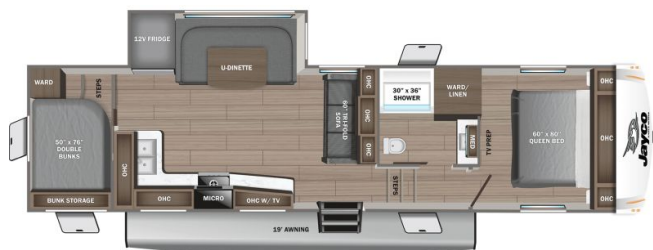

SICARD RV

sales.leads.focusrv@sicardrv.com 1-800-688-2210
7526 Regional Road 20, West Lincoln, ON L0R 2A0
Local 1-905-957-3344 | www.sicardrv.com

2025 JAYCO EAGLE SLE 28BHU

\$59,990.00

Originally ~~\$86,950.00~~

\$281 Bi-Weekly

SPECIFICATIONS

Year	2025
Manufacturer	JAYCO
Brand	EAGLE SLE
Model	28BHU
Type	Fifth Wheel
Status	New
Stock #	23063
Financing Available	✘
Warranty Available	✘
Suspension	N/A
Leveling	N/A
Exterior Length	34.8 ft.
Dry Weight	8655 lbs.
Sleeping Capacity	8 person(s)
Interior Colour	Farmhouse
Exterior Colour	White
Slideouts	1

Disclaimer: Product information, pricing and photos are as accurate as possible and are subject to change without notice.

SELLING FEATURES

Introducing the 2025 Eagle SLE 28BHU, made by Jayco. The Eagle SLE 28BHU is a great way to escape the ordinary, relax, and enjoy family and friends. This fifth wheel sleeps up to 8 people. Inside this 2025 Eagle SLE 28BHU, you will find rear room with double bunk beds providing plenty of extra sl...