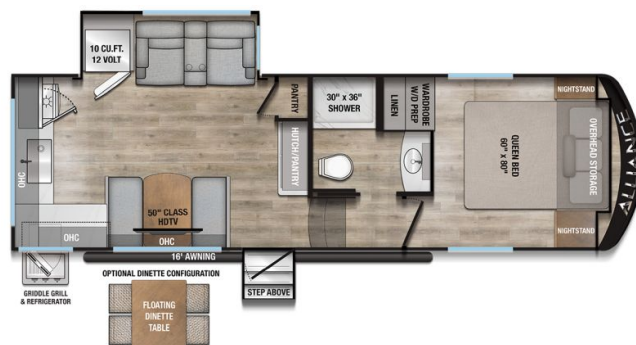

\$339 Bi-Weekly

SPECIFICATIONS

Year	2025
Manufacturer	ALLIANCE
Brand	AVENUE ALL-ACCESS SERIES
Model	23ML
Type	Fifth Wheel
Status	New
Stock #	23067
Financing Available	✘
Warranty Available	✘
Suspension	N/A
Leveling	N/A
Exterior Length	27.9 ft.
Dry Weight	7612 lbs.
Sleeping Capacity	4 person(s)
Interior Colour	Linen
Exterior Colour	White / Gray
Slideouts	1

Disclaimer: Product information, pricing and photos are as accurate as possible and are subject to change without notice.

SELLING FEATURES

Introducing the 2025 Avenue All Access 23ML, from Alliance. The Avenue All Access 23ML is built with you in mind. This fifth wheel sleeps up to 4 people. Inside the Avenue All Access 23ML, you will find a four seat bench dinette that converts into a bed providing additional sleeping space when re...