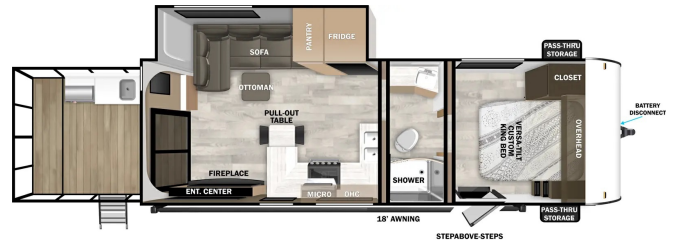

SPECIFICATIONS

Year	2025
Manufacturer	FOREST RIVER
Brand	SALEM
Model	CRUISE LITE 22VERANDA (REAR DECK, OUT. KITCHEN*)
Type	Travel Trailer
Status	New
Stock #	6171
Sleeping Capacity	4 person(s)

Disclaimer: Product information, pricing and photos are as accurate as possible and are subject to change without notice.

NEW
2025
FOREST RIVER
SALEM
CRUISE LITE
22VERANDA
Couples Unit

Sleeps **4**
Length **34'7"**

Located Between Barrie & Orillia
Phone/Text 705-487-2214 | Email: heidis@heidisrv.com
Toll Free: 1-888-322-3614 | Website: heidisrv.com

OPTIONS & EQUIPMENT

- model length: 22'
- overall length (from bumper-to-hitch): 34'7"
- NEW FEATURES
- BEST IN CLASS VALUE PACKAGE
- 50" HD TV
- SPARE TIRE & CARRIER
- 50 AMP SERVICE W/WIRE & BRACE FOR 2ND A/C
- OUTSIDE SHOWER
- 200W SOLAR PANEL W/30 AMP CONTROLLER
- Z240 CANADIAN UNIT
- ** disclaimer: 360 video & YouTube video on our website are stock videos from Forest River's website and maybe different than our stock unit **