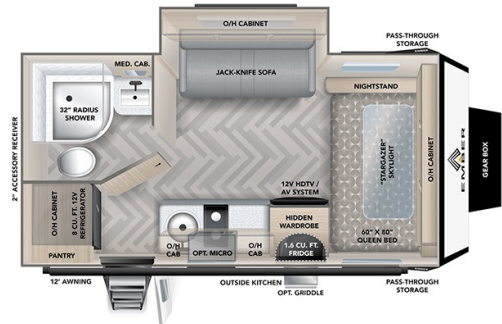

2023 EMBER OVERLAND 171FB

MSRP \$68,980.00

\$203 Bi-Weekly

\$0 down @ 7.99% APR for 60/216 months

(\$18,708 C.O.B.) O.A.C.

Woody's Price \$44,999.00

SPECIFICATIONS

Year	2023
Manufacturer	EMBER
Brand	OVERLAND
Model	171FB
Type	Travel Trailer
Status	PreOwned
Stock #	49964
Financing Available	✓
Warranty Available	For Purchase
Suspension	N/A
Leveling	N/A
Exterior Length	20.5 ft.
Dry Weight	4165 lbs.
Sleeping Capacity	4 person(s)
Interior Colour	N/A
Exterior Colour	Fiberglass
Slideouts	1

Disclaimer: Product information, pricing and photos are as accurate as possible and are subject to change without notice.

SELLING FEATURES

Specifications and Features:

- Length (ft): 20'6"
- Width (ft): 8'0"
- Height (ft): 10'4"
- GVWR (lbs): 5440
- Dry Weight (lbs): 4165
- Payload Capacity (lbs): 1275
- Hitch Weight (lbs): 570
- Number Of Fresh Water Holding Tanks: 1
- Total Fresh Water Tank Capacity (gal): 55
- Number Of Gray ...