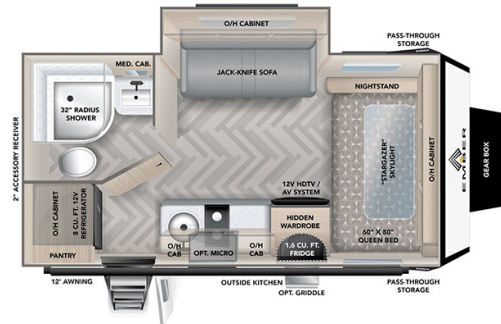

2023 EMBER OVERLAND 171FB

MSRP \$52,980.00

\$194 Bi-Weekly

\$0 down @ 7.99% APR for 60/240 months
(\$18,964 C.O.B.) O.A.C.

Woody's Price \$44,980.00

SPECIFICATIONS

Year	2023
Manufacturer	EMBER
Brand	OVERLAND
Model	171FB
Type	Travel Trailer
Status	PreOwned
Stock #	49964
Financing Available	✓
Warranty Available	For Purchase
Suspension	N/A
Leveling	N/A
Exterior Length	20.5 ft.
Dry Weight	4165 lbs.
Sleeping Capacity	4 person(s)
Interior Colour	N/A
Exterior Colour	Fiberglass
Slideouts	1

Disclaimer: Product information, pricing and photos are as accurate as possible and are subject to change without notice.

SELLING FEATURES

Specifications and Features:

- Length (ft): 20'6"
- Width (ft): 8'0"
- Height (ft): 10'4"
- GVWR (lbs): 5440
- Dry Weight (lbs): 4165
- Payload Capacity (lbs): 1275
- Hitch Weight (lbs): 570
- Number Of Fresh Water Holding Tanks: 1
- Total Fresh Water Tank Capacity (gal): 55
- Number Of Gray ...