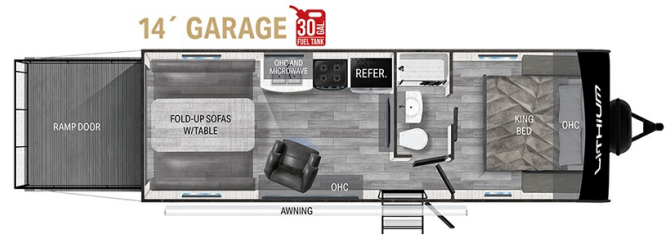

### SPECIFICATIONS

Year	2023
Manufacturer	HEARTLAND
Brand	LITHIUM
Model	2414
Type	Toy Hauler
Status	PreOwned
Stock #	48752B
Financing Available	✓
Warranty Available	For Purchase
Suspension	N/A
Leveling	N/A
Exterior Length	29.2 ft.
Dry Weight	6650 lbs.
Sleeping Capacity	6 person(s)
Interior Colour	N/A
Exterior Colour	Sheet Metal
Slideouts	N/A

### SELLING FEATURES

Specifications and Features:

- Length (ft): 29'2"
- Width (ft): 8'6"
- Height (ft): 12'2"
- Interior Height (ft): 7'6"
- GVWR (lbs): 10600
- Dry Weight (lbs): 6650
- Payload Capacity (lbs): 3918
- Hitch Weight (lbs): 1140
- Number Of Fresh Water Holding Tanks: 1
- Total Fresh Water Tank Capac...

### OPTIONS & EQUIPMENT

- TWO SLEEPING AREAS
- KING SIZE BED
- 1 TV
- LP/110V FRIDGE
- RANGE W/ OVEN
- NIGHT HEADS
- PLASTIC TOILET
- AMPLIFIED TV ANTENNA
- CABLE TV HOOK UP
- POWERAWNING
- PARTIAL PAINT
- SOLID ENTRY STEP
- POWER STABILIZER JACKS
- ROOF A/C DUCTED
- ROOF PREPPED
- TPO ROOF
- 30 AMP POWER
- DRY WEIGHT: 6,650 LBS
- GVWR: 10,600 LBS
- 6 GAL WATER HEATER: LP/110/DSI
- 105 GAL FRESH TANK
- 40 GAL GREY TANK

- 40 GAL BLACK TANK
- WATER HEATER BYPASS
- ALUM. FRAME CONSTRUCTION
- BATTERY DISC. SWITCH
- F/A FURNACE
- TRUSS STYLE ROOF
- FRONT STORAGE
- 2 SETS OF KEYS
- 30 GAL FUEL STATION
- GENERATOR PREP

Powered by focusRV