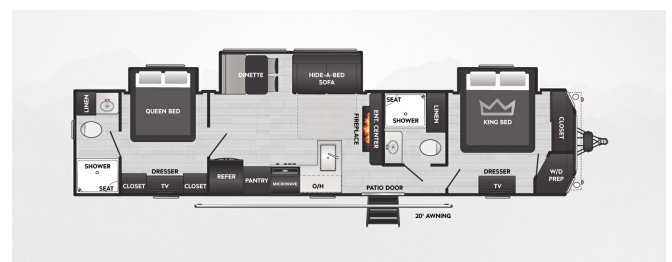

SPECIAL UNIT
\$64,900.00

Originally \$69,900

\$330 Bi-Weekly
2025 KEYSTONE HIDEOUT 38DBD
SPECIFICATIONS

Year	2025
Manufacturer	KEYSTONE
Brand	HIDEOUT
Model	38DBD
Type	Park Model
Status	New
Stock #	8616
Financing Available	✘
Warranty Available	✔
Suspension	N/A
Leveling	N/A
Exterior Length	38.0 ft.
Dry Weight	10435 lbs.
Sleeping Capacity	N/A person(s)
Interior Colour	N/A
Exterior Colour	N/A
Slideouts	N/A

Disclaimer: Product information, pricing and photos are as accurate as possible and are subject to change without notice.

SELLING FEATURES

The 2025 Keystone Hideout 38DBD redefines spacious, comfortable camping, blending luxurious features with thoughtful design for families and groups. As a standout model in the Keystone RV Hideout trailers lineup, this Hideout park model combines the comforts of home with the freedom of the open r...